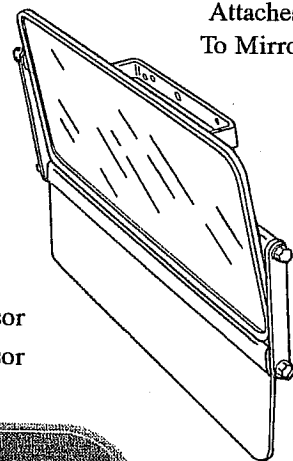

INTERIOR VISORS & MIRRORS

Fits Mid-Bus & Others

6" x 16"
Dark Tint

LK9953 Visor For Small Buses

Sun Visor
Attaches
To Mirror

← 30-3/4" Between Legs →

Fits Older Blue Birds

6" x 30"
Dark Tint

LK6488 Visor with 4" Zig-Zag Legs

4"
Legs

Combo Mirror & Visor

LK5038 6" x 30" Mirror & Visor

LK9952 10" x 30" Mirror & Visor

Dark Tint
Acrylic
Visor

← 30-1/2" Between Legs →

Fits Newer Blue Birds