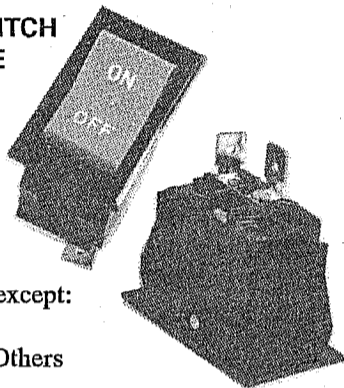

MOMENTARY SWITCH ROCKER TYPE

- Similar to above, except:
- Red Rocker Face
- Fits Carpenter & Others

LK1160