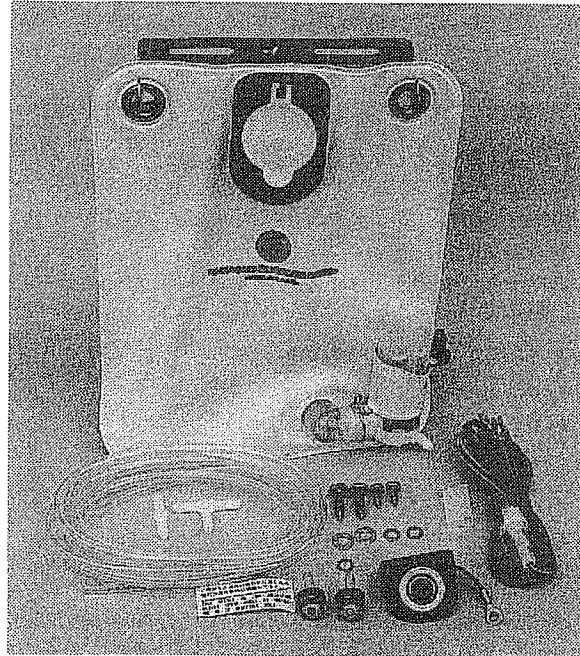

Used on Blue Bird,
and others

Replacement
Pump Only
LK5161

FOR
WAYNE
& OTHERS

LK1946 Pump Only
 • Incl. Screw-On Top

LK1956
Bracket
Only

LK1944
Tank & Pump
Only

1 GALLON
CAPACITY

LK1464 W/S Washer Kit, Incl:
 • Bag, Bracket, & Electric Pump
 • Nozzles, Hose, & Tee
 • Switch, Fuse, & Wire
 • Mounting Hardware Pump Only
LK1593

1/3 GALLON
CAPACITY

4-Quart
Capacity

LK1321 Cap Only

LK5149
Tank & Pump
Complete

Used on Blue Bird,
Thomas,
and others

Replacement
Pump Only
LK5161

FOR
CARPENTER
& OTHERS

LK1314
Tank & Electric Pump
Complete