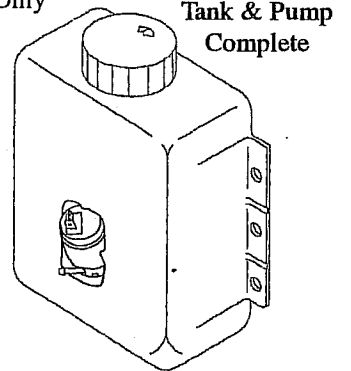

1/2
GAL

LK1941 Replacement Pump
Only

Used on AmTran
and IHC / IC

LK1321
Cap Only

3-Quart
Capacity

Replacement
Pump Only
LK9111

LK9110
Tank & Pump
Complete

REPLACEMENT PUMPS

1 GALLON
CAPACITY

SWITCHES

LK1320
Switch Assembly
 • For Kits #LK1953,
LK1314, & LK1944

LK1943
Switch Assembly
 • For Kits #LK1464,
& #LK1465

W/S WASHER TANK
Used on Thomas
and others

LK9112

Approx
1/2 Gallon
Capacity