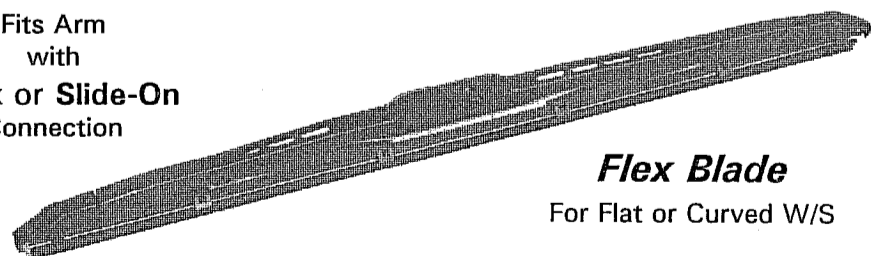

Fits Arm with
Hook

Flex Blade
For Flat or Curved W/S

Slide-On
(Carpenter Type)

- Used on:**
- Carpenter** LK1292 16" Blade
 - LK1871 18" Blade

Fits Arm with
Slide-On
Connection

Flex Blade
For Flat or Curved W/S

Hook
or
Slide-On

- Used on:**
- Amtran / Ward** LK8554 16" Blade
 - Carpenter** LK8555 18" Blade
 - LK8556 20" Blade
 - LK8557 22" Blade
 - LK8558 24" Blade
- Adapter Included

Fits Arm with
Hook or Slide-On
Connection