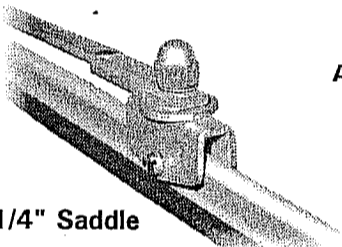

WIPER BLADE APPLICATION CHART

- LK0868 Amtran
- LK0870 Blue Bird
- LK0873 Carpenter
- LK0875 Thomas
- LK0868 Ward
- LK0878 Wayne

WIPER BLADES

HOW TO IDENTIFY

1/2" Saddle

- Used on:**
- Blue Bird** LK5713 16" Blade
 - Carpenter** LK5408 18" Blade
 - Thomas** LK5712 20" Blade
 - Wayne** LK6064 22" Blade
 - LK6068 24" Blade
 - LK5711 26" Blade
 - LK5709 28" Blade

Fits Arm with
1/2" Saddle

Flex Blade
For Flat or Curved W/S

1/4" Saddle

- Used on:**
- Amtran / Ward** LK1293 16" Blade (Silver)
 - Blue Bird** LK1287 18" Blade (Silver)
 - Carpenter** LK9163 18" Blade (Black)
 - Superior** LK3212 20" Blade (Silver)
 - Thomas** LK9164 20" Blade (Black)
 - Wayne**

Fits Arm with
1/4" Saddle

Flex Blade
For Flat or Curved W/S

1/4" Saddle

- Used on:**
- Amtran / Ward** LK1288 16" Blade
 - Blue Bird** LK1289 18" Blade
 - Carpenter** LK1294 20" Blade
 - Thomas** LK1208 22" Blade
 - Wayne**