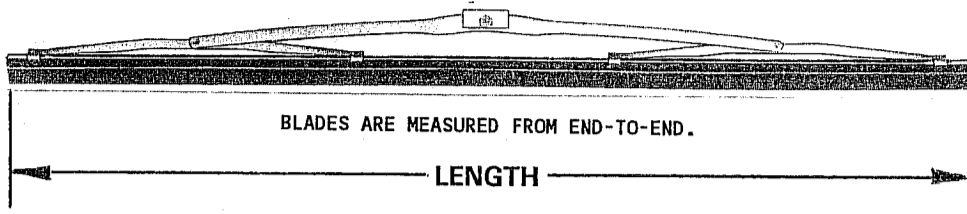

WIPER BLADE APPLICATION CHART

- LK0868 Amtran
- LK0870 Blue Bird
- LK0873 Carpenter
- LK0875 Thomas
- LK0868 Ward
- LK0878 Wayne

WIPER BLADES

HOW TO IDENTIFY

1/2" Saddle

- Used on:**
- Blue Bird** LK5713 16" Blade
 - Carpenter** LK5408 18" Blade
 - Thomas** LK5712 20" Blade
 - Wayne** LK6064 22" Blade
 - LK6068 24" Blade
 - LK5711 26" Blade
 - LK5709 28" Blade

Fits Arm with
1/2" Saddle

Flex Blade
For Flat or Curved W/S

1/4" Saddle

- Used on:**
- Amtran / Ward** LK1293 16" Blade (Silver)
 - Blue Bird** LK1287 18" Blade (Silver)
 - Carpenter** LK9163 18" Blade (Black)
 - Superior** LK3212 20" Blade (Silver)
 - Thomas** LK9164 20" Blade (Black)
 - Wayne**

Fits Arm with
1/4" Saddle

Flex Blade
For Flat or Curved W/S

1/4" Saddle

- Used on:**
- Amtran / Ward** LK1288 16" Blade
 - Blue Bird** LK1289 18" Blade
 - Carpenter** LK1294 20" Blade
 - Thomas** LK1208 22" Blade
 - Wayne**