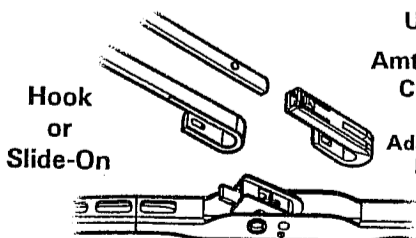

Fits Arm with
Hook

Flex Blade
For Flat or Curved W/S

Slide-On
(Carpenter Type)

- Used on:**
- Carpenter** LK1292 16" Blade
 - LK1871 18" Blade

Fits Arm with
Slide-On
Connection

Flex Blade
For Flat or Curved W/S

Hook
or
Slide-On

- Used on:**
- Amtran / Ward** LK8554 16" Blade
 - Carpenter** LK8555 18" Blade
 - LK8556 20" Blade
 - LK8557 22" Blade
 - LK8558 24" Blade
- Adapter Included

Fits Arm with
Hook or Slide-On
Connection