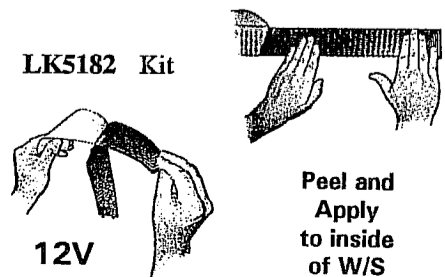

Hook
or
Slide-On

- Used on:**
- Amtran / Ward** LK8554 16" Blade
 - Carpenter** LK8555 18" Blade
 - LK8556 20" Blade
 - LK8557 22" Blade
 - LK8558 24" Blade
- Adapter Included

Fits Arm with
Hook or Slide-On
Connection

Flex Blade
For Flat or Curved W/S

LK5182 Kit

Peel and
Apply
to inside
of W/S

Electric Heat Strips

Electrically Heated Blade

LK6447

Flex Blade
For Flat or Curved W/S

12V