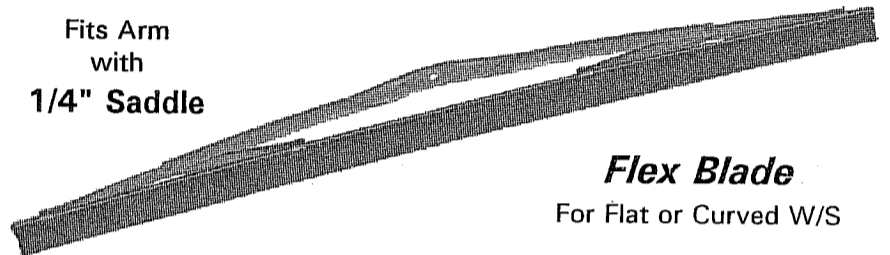

WIPER BLADE APPLICATION CHART

- LK0868 Amtran
- LK0870 Blue Bird
- LK0873 Carpenter
- LK0875 Thomas
- LK0868 Ward
- LK0878 Wayne

WIPER BLADES

HOW TO IDENTIFY

1/2" Saddle

- Used on:**
- Blue Bird** LK5713 16" Blade
 - Carpenter** LK5408 18" Blade
 - Thomas** LK5712 20" Blade
 - Wayne** LK6064 22" Blade
 - LK6068 24" Blade
 - LK5711 26" Blade
 - LK5709 28" Blade

Fits Arm with
1/2" Saddle

Flex Blade
For Flat or Curved W/S

1/4" Saddle

- Used on:**
- Amtran / Ward** LK1293 16" Blade (Silver)
 - Blue Bird** LK1287 18" Blade (Silver)
 - Carpenter** LK9163 18" Blade (Black)
 - Superior** LK3212 20" Blade (Silver)
 - Thomas** LK9164 20" Blade (Black)
 - Wayne**

Fits Arm with
1/4" Saddle

Flex Blade
For Flat or Curved W/S

1/4" Saddle

- Used on:**
- Amtran / Ward** LK1288 16" Blade
 - Blue Bird** LK1289 18" Blade
 - Carpenter** LK1294 20" Blade
 - Thomas** LK1208 22" Blade
 - Wayne**