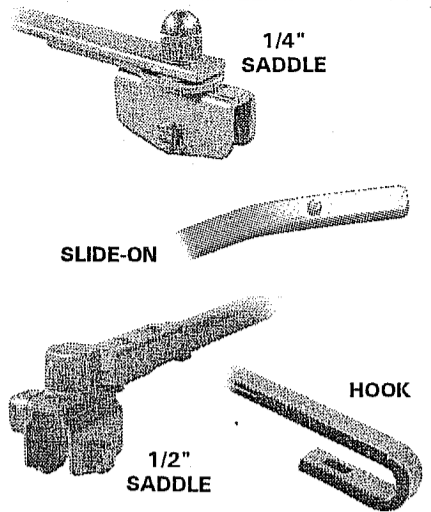

WIPER BLADE APPLICATION CHART

- LK0868 Amtran
- LK0870 Blue Bird
- LK0873 Carpenter
- LK0875 Thomas
- LK0868 Ward
- LK0878 Wayne

WIPER BLADES

HOW TO IDENTIFY

1/2" Saddle

- Used on:**
- Blue Bird** LK5713 16" Blade
 - Carpenter** LK5408 18" Blade
 - Thomas** LK5712 20" Blade
 - Wayne** LK6064 22" Blade
 - LK6068 24" Blade
 - LK5711 26" Blade
 - LK5709 28" Blade

Fits Arm with
1/2" Saddle

Flex Blade
For Flat or Curved W/S

1/4" Saddle

- Used on:**
- Amtran / Ward** LK1293 16" Blade (Silver)
 - Blue Bird** LK1287 18" Blade (Silver)
 - Carpenter** LK9163 18" Blade (Black)
 - Superior** LK3212 20" Blade (Silver)
 - Thomas** LK9164 20" Blade (Black)
 - Wayne**

Fits Arm with
1/4" Saddle

Flex Blade
For Flat or Curved W/S

1/4" Saddle

- Used on:**
- Amtran / Ward** LK1288 16" Blade
 - Blue Bird** LK1289 18" Blade
 - Carpenter** LK1294 20" Blade
 - Thomas** LK1208 22" Blade
 - Wayne**

Fits Arm with
1/4" Saddle

Straight Blade
For Flat W/S only

Hook
(Amtran Type)

- Used on:**
- Amtran / Ward** LK3210 16" Blade
 - LK3208 18" Blade
 - LK3211 20" Blade
 - LK9655 22" Blade
 - LK9149 24" Blade
 - LK9910 26" Blade
 - LK9147 28" Blade