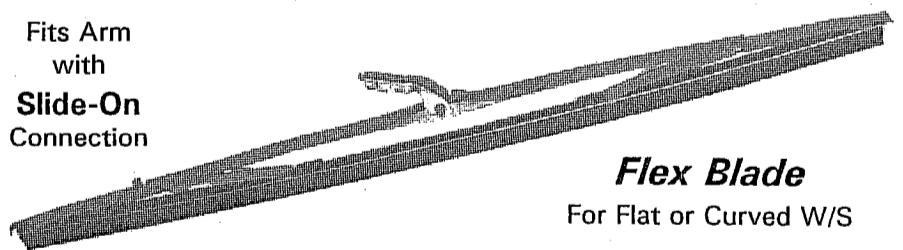

Fits Arm with
Hook

Flex Blade
For Flat or Curved W/S

Slide-On
(Carpenter Type)

- Used on:**
- Carpenter** LK1292 16" Blade
 - LK1871 18" Blade

Fits Arm with
Slide-On
Connection

Flex Blade
For Flat or Curved W/S

Hook
or
Slide-On

- Used on:**
- Amtran / Ward** LK8554 16" Blade
 - Carpenter** LK8555 18" Blade
 - LK8556 20" Blade
 - LK8557 22" Blade
 - LK8558 24" Blade
- Adapter Included

Fits Arm with
Hook or Slide-On
Connection