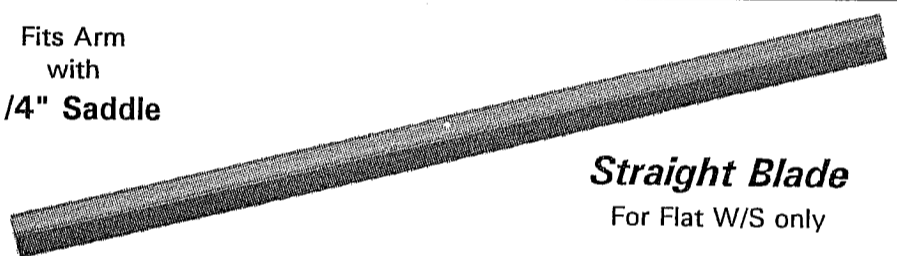

Fits Arm with
1/2" Saddle

Flex Blade
For Flat or Curved W/S

1/4" Saddle

- Used on:**
- Amtran / Ward** LK1293 16" Blade (Silver)
 - Blue Bird** LK1287 18" Blade (Silver)
 - Carpenter** LK9163 18" Blade (Black)
 - Superior** LK3212 20" Blade (Silver)
 - Thomas** LK9164 20" Blade (Black)
 - Wayne**

Fits Arm with
1/4" Saddle

Flex Blade
For Flat or Curved W/S

1/4" Saddle

- Used on:**
- Amtran / Ward** LK1288 16" Blade
 - Blue Bird** LK1289 18" Blade
 - Carpenter** LK1294 20" Blade
 - Thomas** LK1208 22" Blade
 - Wayne**

Fits Arm with
1/4" Saddle

Straight Blade
For Flat W/S only

Hook
(Amtran Type)

- Used on:**
- Amtran / Ward** LK3210 16" Blade
 - LK3208 18" Blade
 - LK3211 20" Blade
 - LK9655 22" Blade
 - LK9149 24" Blade
 - LK9910 26" Blade
 - LK9147 28" Blade