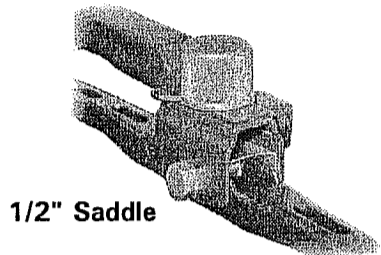

WIPER BLADE APPLICATION CHART

- LK0868 Amtran
- LK0870 Blue Bird
- LK0873 Carpenter
- LK0875 Thomas
- LK0868 Ward
- LK0878 Wayne

WIPER BLADES

HOW TO IDENTIFY

1/2" Saddle

- Used on:**
- Blue Bird** LK5713 16" Blade
 - Carpenter** LK5408 18" Blade
 - Thomas** LK5712 20" Blade
 - Wayne** LK6064 22" Blade
 - LK6068 24" Blade
 - LK5711 26" Blade
 - LK5709 28" Blade

Fits Arm with
1/2" Saddle

Flex Blade
For Flat or Curved W/S

1/4" Saddle

- Used on:**
- Amtran / Ward** LK1293 16" Blade (Silver)
 - Blue Bird** LK1287 18" Blade (Silver)
 - Carpenter** LK9163 18" Blade (Black)
 - Superior** LK3212 20" Blade (Silver)
 - Thomas** LK9164 20" Blade (Black)
 - Wayne**

Fits Arm with
1/4" Saddle

Flex Blade
For Flat or Curved W/S

1/4" Saddle

- Used on:**
- Amtran / Ward** LK1288 16" Blade
 - Blue Bird** LK1289 18" Blade
 - Carpenter** LK1294 20" Blade
 - Thomas** LK1208 22" Blade
 - Wayne**