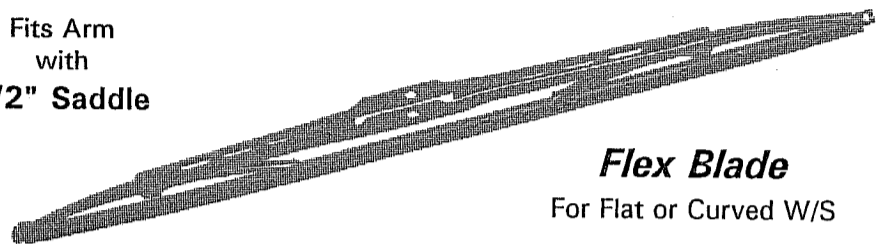

WIPER BLADE APPLICATION CHART

- LK0868 Amtran
- LK0870 Blue Bird
- LK0873 Carpenter
- LK0875 Thomas
- LK0868 Ward
- LK0878 Wayne

WIPER BLADES

HOW TO IDENTIFY

1/2" Saddle

- Used on:**
- Blue Bird** LK5713 16" Blade
 - Carpenter** LK5408 18" Blade
 - Thomas** LK5712 20" Blade
 - Wayne** LK6064 22" Blade
 - LK6068 24" Blade
 - LK5711 26" Blade
 - LK5709 28" Blade

Fits Arm with
1/2" Saddle

Flex Blade
For Flat or Curved W/S

1/4" Saddle

- Used on:**
- Amtran / Ward** LK1293 16" Blade (Silver)
 - Blue Bird** LK1287 18" Blade (Silver)
 - Carpenter** LK9163 18" Blade (Black)
 - Superior** LK3212 20" Blade (Silver)
 - Thomas** LK9164 20" Blade (Black)
 - Wayne**

Fits Arm with
1/4" Saddle

Flex Blade
For Flat or Curved W/S

1/4" Saddle

- Used on:**
- Amtran / Ward** LK1288 16" Blade
 - Blue Bird** LK1289 18" Blade
 - Carpenter** LK1294 20" Blade
 - Thomas** LK1208 22" Blade
 - Wayne**