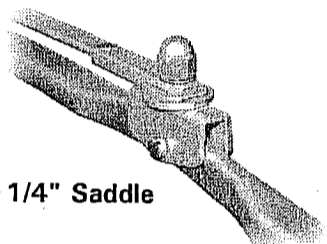

WIPER BLADE APPLICATION CHART

- LK0868 Amtran
- LK0870 Blue Bird
- LK0873 Carpenter
- LK0875 Thomas
- LK0868 Ward
- LK0878 Wayne

WIPER BLADES

HOW TO IDENTIFY

1/2" Saddle

- Used on:**
- Blue Bird** LK5713 16" Blade
 - Carpenter** LK5408 18" Blade
 - Thomas** LK5712 20" Blade
 - Wayne** LK6064 22" Blade
 - LK6068 24" Blade
 - LK5711 26" Blade
 - LK5709 28" Blade

Fits Arm with
1/2" Saddle

Flex Blade
For Flat or Curved W/S

1/4" Saddle

- Used on:**
- Amtran / Ward** LK1293 16" Blade (Silver)
 - Blue Bird** LK1287 18" Blade (Silver)
 - Carpenter** LK9163 18" Blade (Black)
 - Superior** LK3212 20" Blade (Silver)
 - Thomas** LK9164 20" Blade (Black)
 - Wayne**

Fits Arm with
1/4" Saddle

Flex Blade
For Flat or Curved W/S

1/4" Saddle

- Used on:**
- Amtran / Ward** LK1288 16" Blade
 - Blue Bird** LK1289 18" Blade
 - Carpenter** LK1294 20" Blade
 - Thomas** LK1208 22" Blade
 - Wayne**