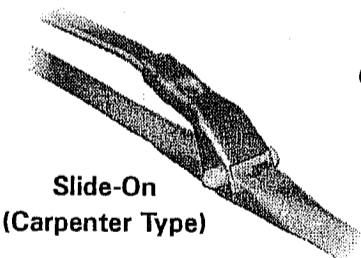

Fits Arm with
1/4" Saddle

Flex Blade
For Flat or Curved W/S

1/4" Saddle

- Used on:**
- Amtran / Ward** LK1288 16" Blade
 - Blue Bird** LK1289 18" Blade
 - Carpenter** LK1294 20" Blade
 - Thomas** LK1208 22" Blade
 - Wayne**

Fits Arm with
1/4" Saddle

Straight Blade
For Flat W/S only

Hook
(Amtran Type)

- Used on:**
- Amtran / Ward** LK3210 16" Blade
 - LK3208 18" Blade
 - LK3211 20" Blade
 - LK9655 22" Blade
 - LK9149 24" Blade
 - LK9910 26" Blade
 - LK9147 28" Blade

Fits Arm with
Hook

Flex Blade
For Flat or Curved W/S

Slide-On
(Carpenter Type)

- Used on:**
- Carpenter** LK1292 16" Blade
 - LK1871 18" Blade

Fits Arm with
Slide-On
Connection

Flex Blade
For Flat or Curved W/S