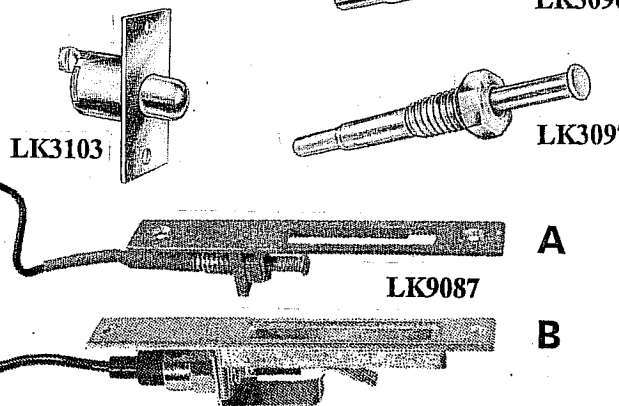

- LK0645 Amtran/Ward
LK0647 Blue Bird
LK0646 Carpenter
LK0650 Superior
LK0648 Thomas
LK0649 Wayne
- LK9388

WINDOW LATCH RAIL ASSEMBLY

- LK9135 Amtran
LK6408 Blue Bird
LK8254 Carpenter
LK8255 Superior
LK6410 Thomas
LK6411 Wayne
- Top portion of movable sash including thumb latches, latch bolts, and springs....all in an assembly ready to install. Each rail is approx 25" long and will service a standard side window for each manufacturer listed.

REMOVABLE LATCH PARTS

SWITCHES FOR PUSH-OUT WINDOWS

- LK0078 Amtran/Ward
LK0080 Blue Bird
LK0081 Carpenter
LK0082 Superior
LK0083 Thomas
LK0084 Wayne
- LK3092 LK3096 LK3097

PLASTIC THUMB LATCHES

- LK0661 Amtran
LK8265 Blue Bird
LK0185 Carpenter
LK6412 Superior
LK8766 Thomas
LK8765 Wayne