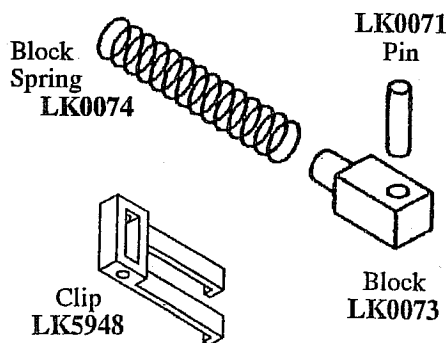

REMOVABLE LATCH PARTS