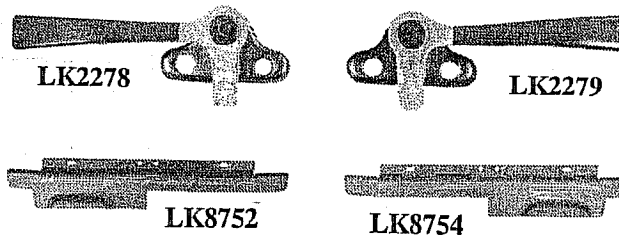

WINDOW PARTS

STANDARD WINDOW

LK1345

WINDSHIELD

LK0171

PUSH-OUT WINDOW

TOP FRAME SEAL

- LK9134 Amtran
LK8755 Blue Bird
LK8762 Carpenter
LK8770 Superior
LK8759 Thomas
LK8757 Wayne
- Attaches to underside of top frame and seals movable sash as it is closed. Each seal made with vinyl material and will service windows as large as approx 35" wide.

GLAZING RUBBER FOR WINDSHIELDS

Please specify length in FEET when ordering.

- Amtran LK9155
Blue Bird LK6351
Carpenter LK6352
Superior LK6353
Thomas LK6399
Ward LK9155
Wayne LK6405

HANDLES FOR PUSH-OUT WINDOWS

- LK0645 Amtran/Ward
LK0647 Blue Bird
LK0646 Carpenter
LK0650 Superior
LK0648 Thomas
LK0649 Wayne
- LK9388

WINDOW LATCH RAIL ASSEMBLY

- LK9135 Amtran
LK6408 Blue Bird
LK8254 Carpenter
LK8255 Superior
LK6410 Thomas
LK6411 Wayne
- Top portion of movable sash including thumb latches, latch bolts, and springs....all in an assembly ready to install. Each rail is approx 25" long and will service a standard side window for each manufacturer listed.