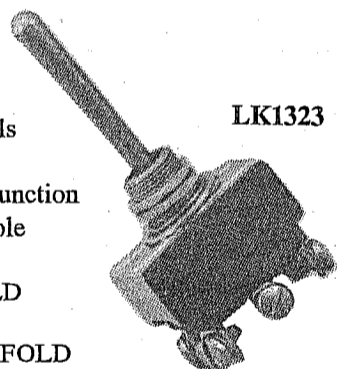

**RICON & COLLINS
TOGGLE SWITCHES**

LK9356

Blade Terminals

LK3226

Screw Terminals

- (3) Terminals
- (3) Positions:
Momentary
NEUTRAL
Momentary

**RICON LIFT SWITCH
ROCKER TYPE**

LK9350

- (3) Blade Terminals
- "Black" Color Rocker
- Fits Ricon Control Box

**BRAUN LIFT SWITCH
ROCKER TYPE**

LK3286

- (3) Blade Terminals
- "Fold/Unfold" Function
- "Orange" Color Rocker
- Approx 1989 & Newer

**COLLINS LIFT SWITCH
TOGGLE TYPE**

LK1323

- (6) Screw Terminals
- Long Batt Handle
- "Fold/Un-Fold" Function
- Mounts in 1/2" Hole
- (3) Positions:
Momentary FOLD
NEUTRAL
Momentary UN-FOLD
- For Collins "W" & "B" Models