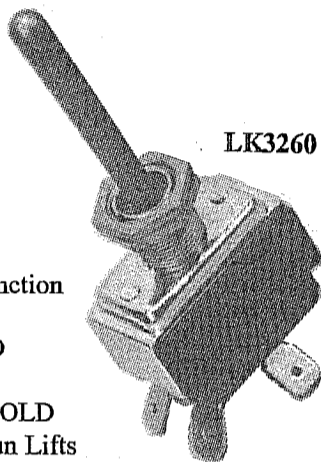

WHEELCHAIR LIFT SWITCHES

**BRAUN LIFT SWITCH
TOGGLE TYPE**

LK3261

- (3) Blade Terminals
- Long Batt Handle
- "Up-Down" Function
- Mounts in 1/2" Hole
- (3) Positions:
Momentary UP
NEUTRAL
Momentary DOWN
- Fits Braun "L" Models

**COLLINS LIFT
RIBBON SWITCH**

LK3254

- (2) Wire Connections
- For Collins "W" Models
- Platform Kill Switch

**COLLINS LIFT SWITCH
TOGGLE TYPE**

- (6) Screw Terminals
- Short Batt Handle
- "Fold/Un-Fold" Function
- Mounts in 1/2" Hole
- (3) Positions:
Momentary FOLD
NEUTRAL
Momentary UN-FOLD
- For Collins "W" & "B" Models

LK1324

**COLLINS LIFT SWITCH
MICRO PUSH-BUTTON TYPE**

- (3) Screws
- For Collins "W"
- Fold Screw Control

LK3251

**BRAUN LIFT SWITCH
TOGGLE TYPE**

LK3260

- (4) Blade Terminals
- Long Batt Handle
- "Fold/Un-Fold" Function
- (3) Positions:
Momentary FOLD
NEUTRAL
Momentary UN-FOLD
- Fits "L" Series Braun Lifts

**RICON & COLLINS
TOGGLE SWITCHES**

LK9356

Blade Terminals

LK3226

Screw Terminals

- (3) Terminals
- (3) Positions:
Momentary
NEUTRAL
Momentary

**RICON LIFT SWITCH
ROCKER TYPE**

LK9350