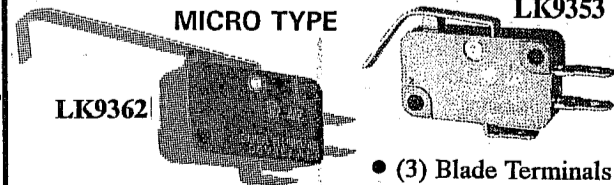

**COLLINS LIFT SWITCH
MICRO TYPE**

LK3255

- (3) Blade Terminals
- "Down Kill" Function
- For Collins MTC Models

**BRAUN LIFT SWITCH
MICRO TYPE**

LK3262

- (3) Blade Terminals
- (2) Positions: ON-OFF
- Actuator Safety Function
- Fits "L" Series Braun Lifts

**3-POST
SOLENOID**

LK1203

- Fits Collins & Ricon S-1000, S-1001, & S-2000
- All-Metal, Non-Breakable Metal Housing
- Continuous Duty - Super Long Life Model

**COLLINS LIFT SWITCH
PUSH-BUTTON TYPE**

LK1326

- (2) Blade Terminals
- "Up/Down" Function
- Mounts in 1/2" Hole
- (2) Positions:
OFF-Momentary ON
- For Collins "W" & "B" Models

**RICON LIFT SWITCHES
MICRO TYPE**

LK9362

LK9353

- (3) Blade Terminals

**3-POST
SOLENOID**