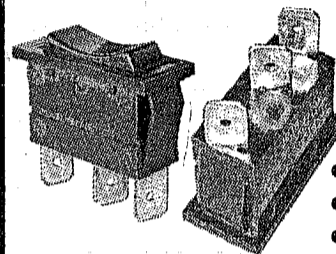

LK1324

**COLLINS LIFT SWITCH
MICRO PUSH-BUTTON TYPE**

- (3) Screws
- For Collins "W"
- Fold Screw Control

LK3251

**BRAUN LIFT SWITCH
TOGGLE TYPE**

LK3260

- (4) Blade Terminals
- Long Batt Handle
- "Fold/Un-Fold" Function
- (3) Positions:
Momentary FOLD
NEUTRAL
Momentary UN-FOLD
- Fits "L" Series Braun Lifts

**RICON & COLLINS
TOGGLE SWITCHES**

LK9356

Blade Terminals

LK3226

Screw Terminals

- (3) Terminals
- (3) Positions:
Momentary
NEUTRAL
Momentary

**RICON LIFT SWITCH
ROCKER TYPE**

LK9350

- (3) Blade Terminals
- "Black" Color Rocker
- Fits Ricon Control Box

**BRAUN LIFT SWITCH
ROCKER TYPE**

LK3286

- (3) Blade Terminals
- "Fold/Unfold" Function
- "Orange" Color Rocker
- Approx 1989 & Newer