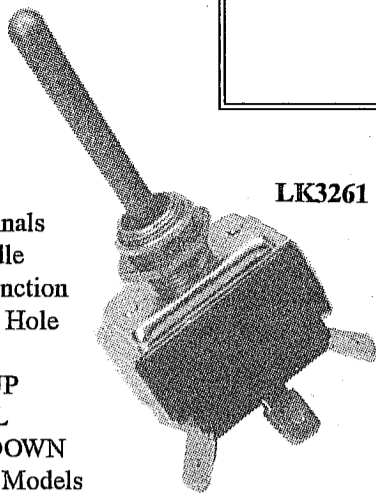

WHEELCHAIR LIFT SWITCHES

**BRAUN LIFT SWITCH
TOGGLE TYPE**

LK3261

- (3) Blade Terminals
- Long Batt Handle
- "Up-Down" Function
- Mounts in 1/2" Hole
- (3) Positions:
Momentary UP
NEUTRAL
Momentary DOWN
- Fits Braun "L" Models

**COLLINS LIFT
RIBBON SWITCH**

LK3254

- (2) Wire Connections
- For Collins "W" Models
- Platform Kill Switch

**COLLINS LIFT SWITCH
TOGGLE TYPE**

- (6) Screw Terminals
- Short Batt Handle
- "Fold/Un-Fold" Function
- Mounts in 1/2" Hole
- (3) Positions:
Momentary FOLD
NEUTRAL
Momentary UN-FOLD
- For Collins "W" & "B" Models

LK1324

**COLLINS LIFT SWITCH
MICRO PUSH-BUTTON TYPE**

- (3) Screws
- For Collins "W"
- Fold Screw Control

LK3251

**BRAUN LIFT SWITCH
TOGGLE TYPE**

LK3260

- (4) Blade Terminals
- Long Batt Handle
- "Fold/Un-Fold" Function
- (3) Positions:
Momentary FOLD
NEUTRAL
Momentary UN-FOLD
- Fits "L" Series Braun Lifts