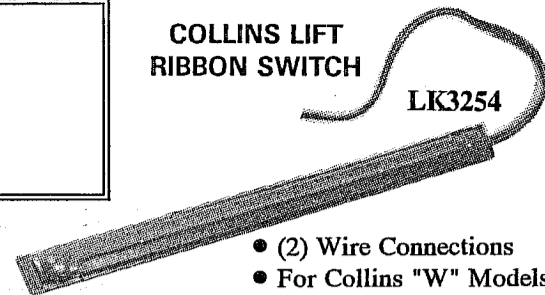

WHEELCHAIR LIFT SWITCHES

**BRAUN LIFT SWITCH
TOGGLE TYPE**

LK3261

- (3) Blade Terminals
- Long Batt Handle
- "Up-Down" Function
- Mounts in 1/2" Hole
- (3) Positions:
Momentary UP
NEUTRAL
Momentary DOWN
- Fits Braun "L" Models

**COLLINS LIFT
RIBBON SWITCH**

LK3254

- (2) Wire Connections
- For Collins "W" Models
- Platform Kill Switch

**COLLINS LIFT SWITCH
TOGGLE TYPE**

- (6) Screw Terminals
- Short Batt Handle
- "Fold/Un-Fold" Function
- Mounts in 1/2" Hole
- (3) Positions:
Momentary FOLD
NEUTRAL
Momentary UN-FOLD
- For Collins "W" & "B" Models

LK1324

**COLLINS LIFT SWITCH
MICRO PUSH-BUTTON TYPE**

- (3) Screws
- For Collins "W"
- Fold Screw Control

LK3251

**BRAUN LIFT SWITCH
TOGGLE TYPE**

LK3260

- (4) Blade Terminals
- Long Batt Handle
- "Fold/Un-Fold" Function
- (3) Positions:
Momentary FOLD
NEUTRAL
Momentary UN-FOLD
- Fits "L" Series Braun Lifts