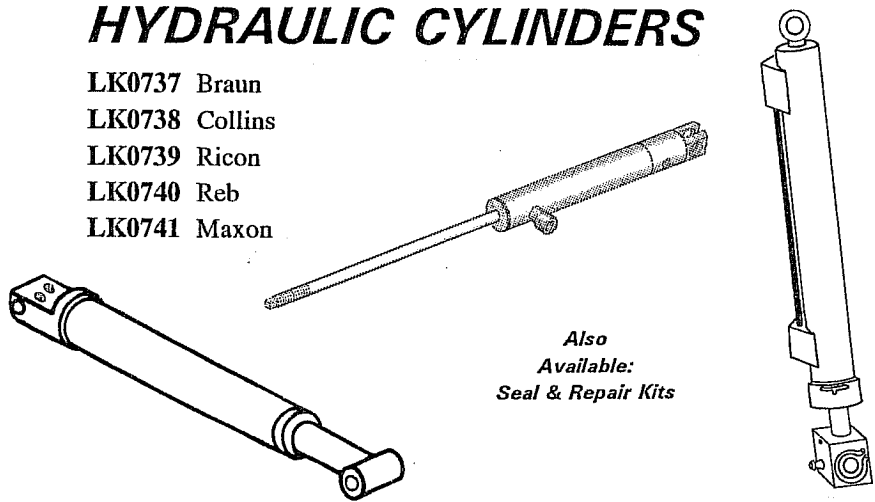

HYDRAULIC CYLINDERS

- LK0737 Braun
- LK0738 Collins
- LK0739 Ricon
- LK0740 Reb
- LK0741 Maxon

Also Available:
Seal & Repair Kits