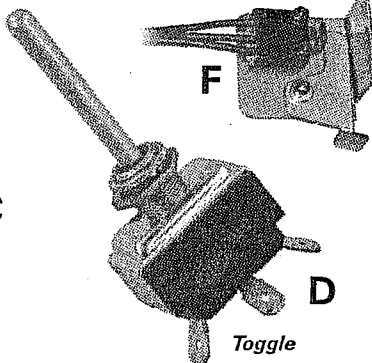

WHEELCHAIR LIFT PARTS

Replacement Motors

FOLD SCREWS

- LK0760 Braun
- LK0761 Collins

Complete Fold Screws

Replacement Gears

LIFT CONTROLS

- LK0680 Braun
- LK0747 Collins
- LK0748 Ricon
- LK0749 Reb
- LK0750 Maxon

LK9061 Braun Clip Only

SWITCHES

- LK0655 Braun
- LK0756 Collins
- LK0757 Ricon
- LK0758 Reb
- LK0759 Maxon

B

Rocker

E

See Also Page #63

Push-Button

A

Pressure

C

Toggle

D

F

SOLENOIDS & RELAYS

- LK0762 Braun
- LK0763 Collins
- LK0764 Ricon
- LK0765 Reb
- LK0766 Maxon