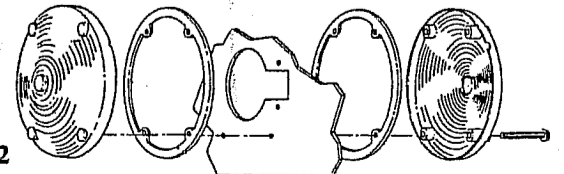

LK3599  
Single Contact  
Bulb

LK2941  
Replacement  
Strobe Lamp

- LK1076 Socket ---- Single Contact
- LK3597 Socket ---- Double Contact

JK0571 Replacement Arm  
Assembly

JK0572 Replacement Arm  
Assembly