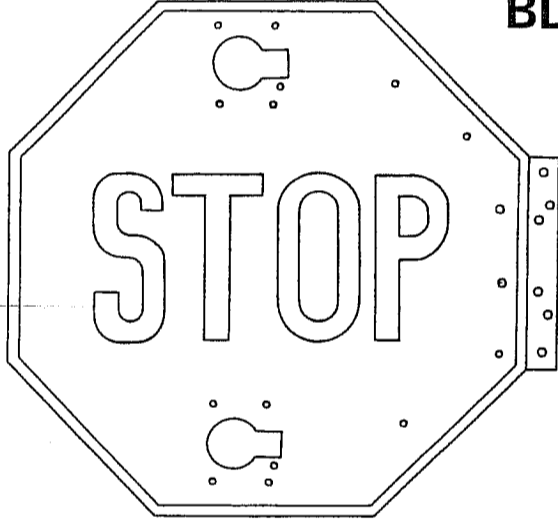

BLADE REPLACEMENT PARTS

REPLACEMENT BLADES ONLY
(Do Not Include
Lights or Hardware)

- LK2756 Blade Only ---- Painted
- LK2895 Blade Only ---- Painted, Rear Only
- LK2757 Blade Only ---- Reflective
- LK2758 Blade Only ---- High-Intensity Reflective