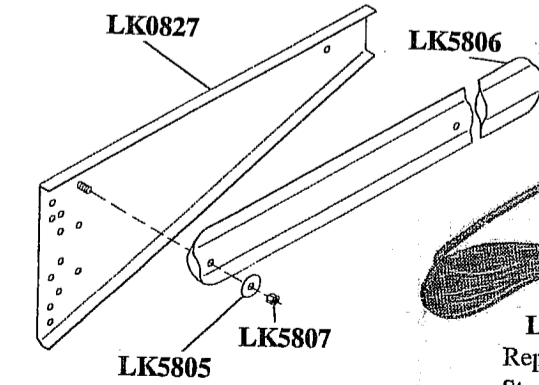

- Easy to Install - only hand tools needed
- Normal stop arm operation is not altered
- Lights flash alternately with BURSTS  
of easy to see red light

**REPLACEMENT DECALS ONLY**

- LK2759 Decal Only - Non-Reflective
- LK2230 Decal Only - Non-Reflective, Rear
- LK2760 Decal Only - Reflective
- LK2761 Decal Only - Hi-Intensity Reflective
- LK9428 Installation Instructions

LK2917

LK2918

LK0827

LK5806

LK5805

LK5807

LK1087  
Ground Strap For  
Stop Arm Blades

LK3598  
Double Contact  
Bulb