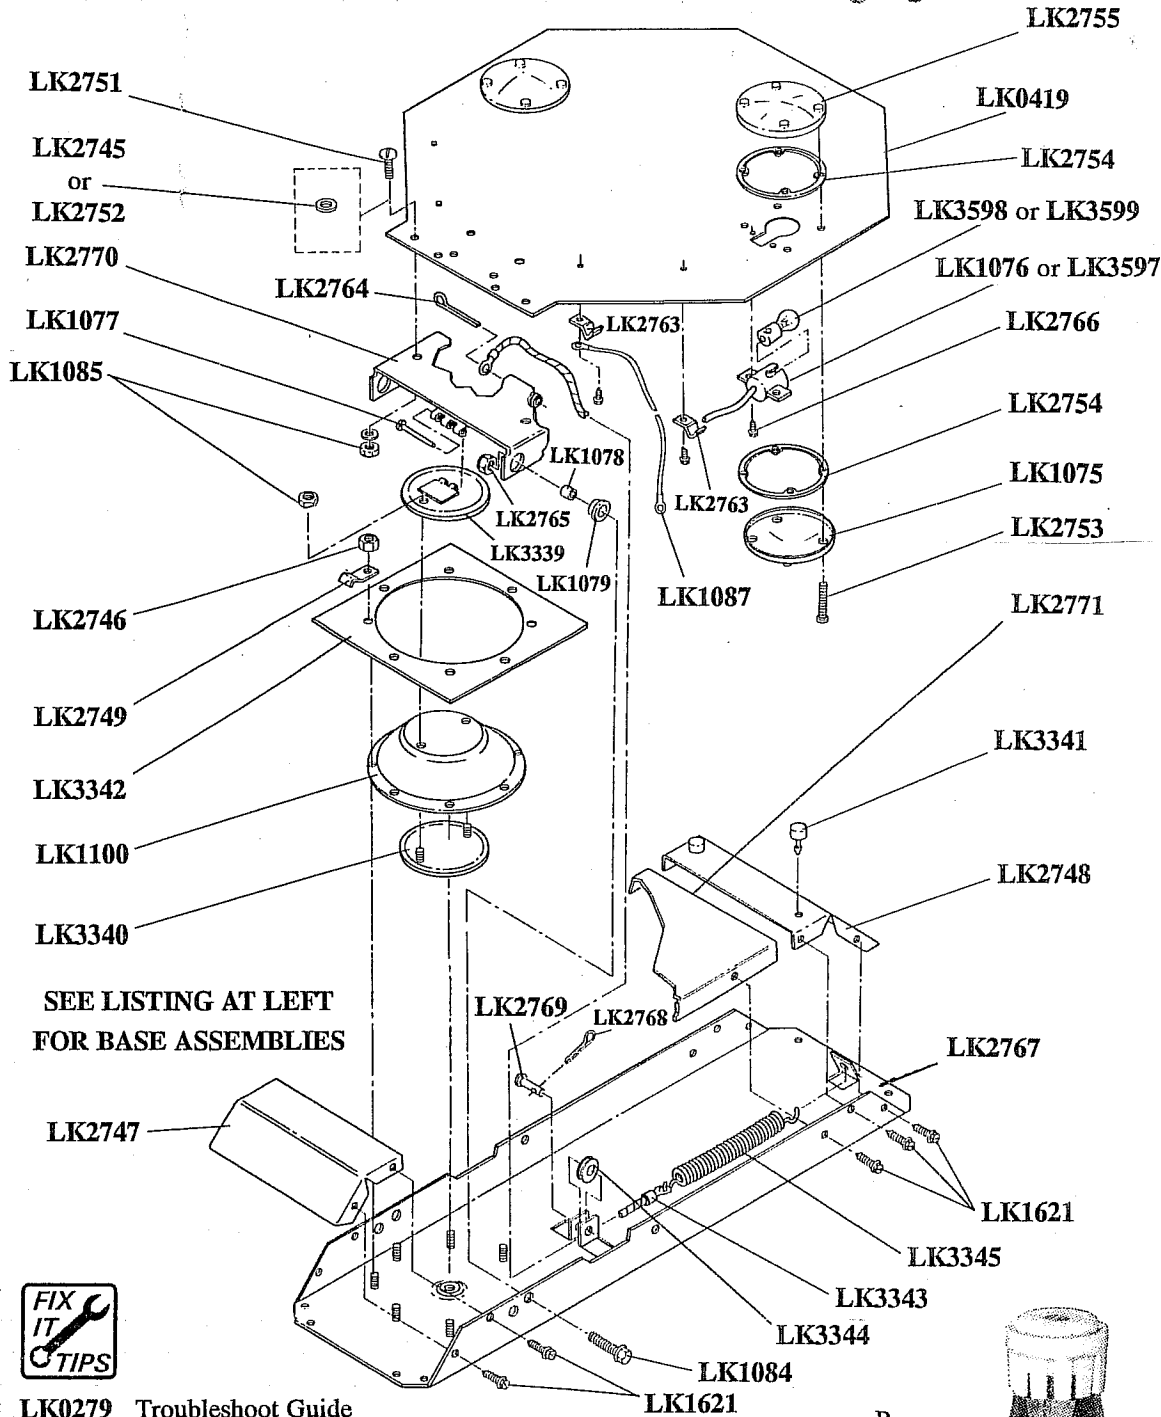

LK2941 Replacement Strobe Lamp

LK3599 Single Contact Bulb

LK3598 Double Contact Bulb

**COMPLETE BASE ASSEMBLY
BLADE NOT INCLUDED**

- LK3275 Air Base Assembly
- LK3281 Air Base Assembly with Single-Flash Strobe
- LK3571 Air Base Assembly with HI-LO Flash Strobe

LENS KIT LK2762

Includes:
(2) Lens
(2) Gaskets
(4) Screws

NOTE: Pressure should be set at about 10-15 psi.

Amtran Pressure Switch LK2446

LK2617 Regulator & Valve Assembly (Incl. All Parts Listed Below)

- LK2942 Pressure Regulator
- LK1347 Solenoid Valve
- LK2608 Connector Nipple
- LK2611 Mounting Bracket
- LK2614 Mounting Screw

Solenoid Valve LK1347

PARTS FOR AIR STOP ARMS

Solenoid Valve

LK3332

SEE LISTING AT LEFT FOR BASE ASSEMBLIES

- LK0279 Troubleshoot Guide
- LK4886 Installation Guide

Pressure Regulator LK2942

NOTE: Pressure should be set at about 10-15 psi.

PARTS LIST

Part Number	Description	Part Number	Description
LK1075	Red Lens WITH Bolt Holes	LK2763	Tube Clamp
LK1076	Socket - Single Contact	LK2764	Cotter Pin
LK1077	Hinge Pin	LK2765	Nylon Locknut
LK1078	Inner Bearing	LK2766	Hex Screw
LK1079	Outer Bearing	LK2767	Base Only - Air Stop Arm
LK1084	Bolt (1/4"-20x3/4" RHMS)	LK2768	Cotter Pin
LK1085	Hex Nut (#1/4"-20)	LK2769	Clevis Pin
LK1087	Ground Strap	LK2770	Hinge Plate Bracket Assembly
LK1100	Diaphragm	LK2771	Air Cover Pan
LK1621	Screw (#10x1/2")	LK3339	Outer Diaphragm Plate
LK2745	Flat Nylon Washer	LK3340	Inner Diaphragm Plate w/Studs
LK2746	Hex Nut (#10-32)	LK3341	Plate Bumper
LK2747	Front End Cover Plate	LK3342	Diaphragm Retaining Ring
LK2748	Rear End Cover Plate	LK3343	Cable with Lugs
LK2749	Tube Clamp	LK3344	Nylon Pulley
LK2751	Bolt (1/4"-20x1/2" Hex M.S.)	LK3345	Spring
LK2752	Lockwasher 1/4"	LK3597	Socket - Double Contact
LK2753	Lens Bolt	LK3598	Bulb - Double Contact
LK2754	Lens Gasket	LK3599	Bulb - Single Contact
LK2755	Red Lens W/O Holes		