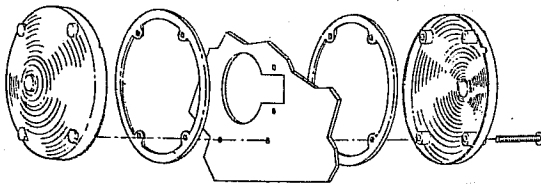

LK3355 Air Pump

LK3834 Air Pump

NOTE:
Please let us know if your pump is also used to provide air for a power operated entrance door.

REPLACEMENT SOCKET

LK1076 Socket --- Single Contact
LK3597 Socket --- Double Contact

LK2941 Replacement Strobe Lamp

LK3599 Single Contact Bulb

LK3598 Double Contact Bulb

**COMPLETE BASE ASSEMBLY
BLADE NOT INCLUDED**

- LK3275 Air Base Assembly
- LK3281 Air Base Assembly with Single-Flash Strobe
- LK3571 Air Base Assembly with HI-LO Flash Strobe

LENS KIT LK2762

Includes:
(2) Lens
(2) Gaskets
(4) Screws

NOTE: Pressure should be set at about 10-15 psi.

Amtran Pressure Switch LK2446

LK2617 Regulator & Valve Assembly (Incl. All Parts Listed Below)

- LK2942 Pressure Regulator
- LK1347 Solenoid Valve
- LK2608 Connector Nipple
- LK2611 Mounting Bracket
- LK2614 Mounting Screw