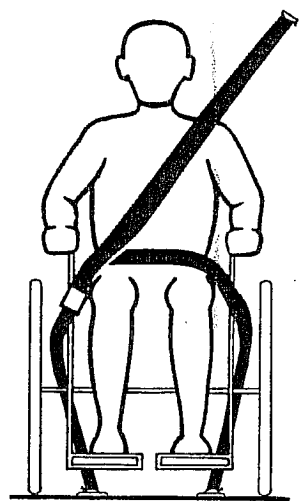

# WHEELCHAIR TIE-DOWNS

*Kits Include (4) Belts Only  
Please Order Track Separately*

## Attachments - Belt to Wheelchair

**A**  
2,500 lbs  
Standard Duty

**B**  
5,000 lbs  
Heavy Duty  
30mph/20g

**C**  
5,000 lbs  
Heavy Duty  
30mph/20g