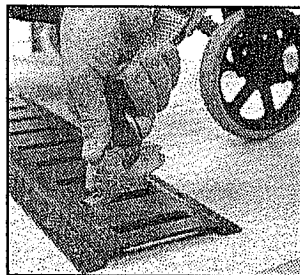

"A" TRACK

LK2506
Type "A" Track
Horizontal Slots
5-1/4" x 60"