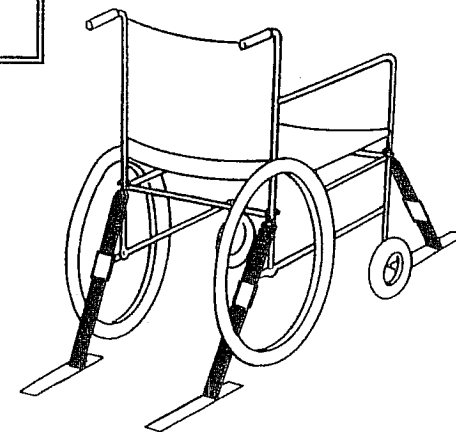

# WHEELCHAIR TIE-DOWNS

*Kits Include (4) Belts Only  
Please Order Track Separately*

## Attachments - Belt to Wheelchair

**A**  
2,500 lbs  
Standard Duty

**B**  
5,000 lbs  
Heavy Duty  
30mph/20g

**C**  
5,000 lbs  
Heavy Duty  
30mph/20g