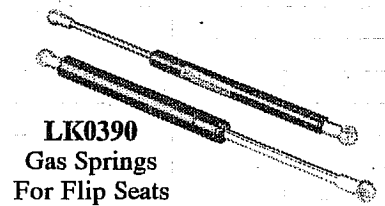

SEAT PARTS

LK0390
Gas Springs
For Flip Seats

BLUE BIRD

WAYNE

CARPENTER

SUPERIOR

THOMAS

WARD