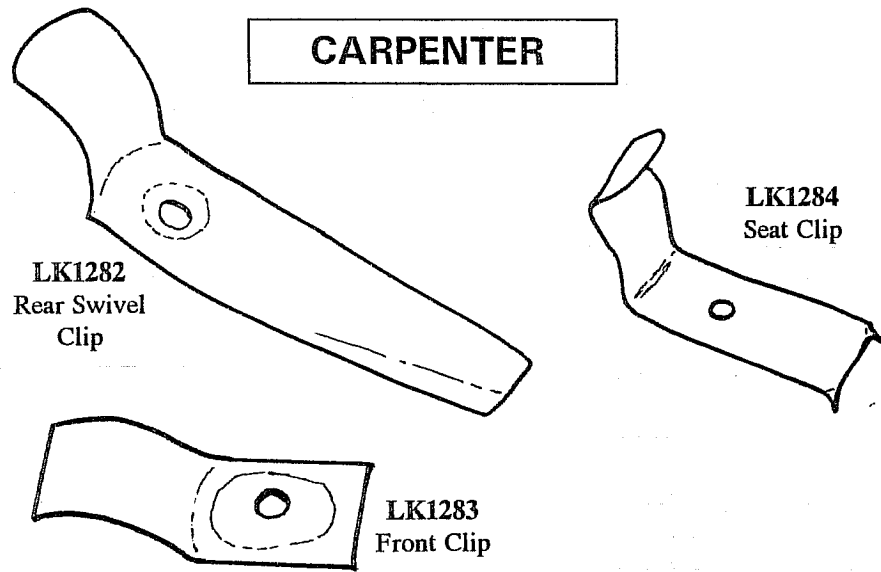

SEAT PARTS

LK0390
Gas Springs
For Flip Seats

BLUE BIRD

WAYNE

CARPENTER

SUPERIOR

THOMAS

WARD