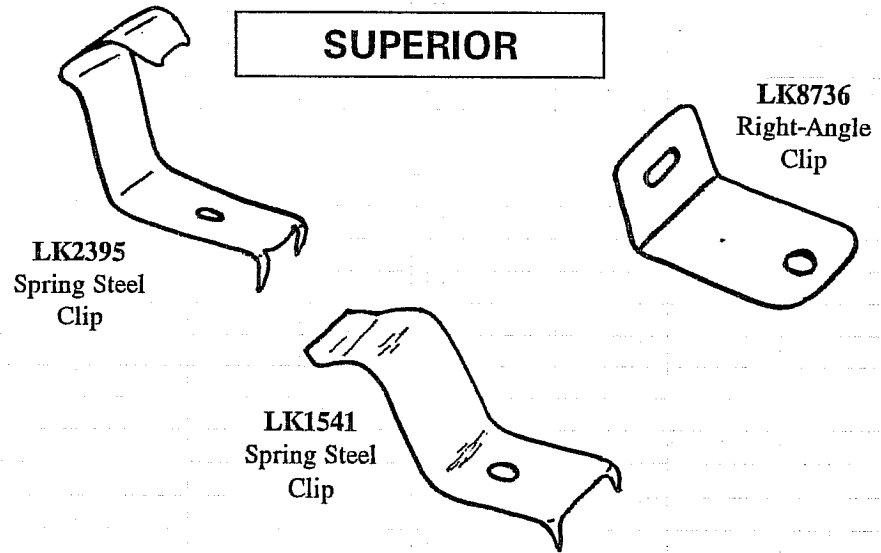

SEAT PARTS

LK0390
Gas Springs
For Flip Seats

BLUE BIRD

WAYNE

CARPENTER

SUPERIOR

THOMAS

WARD