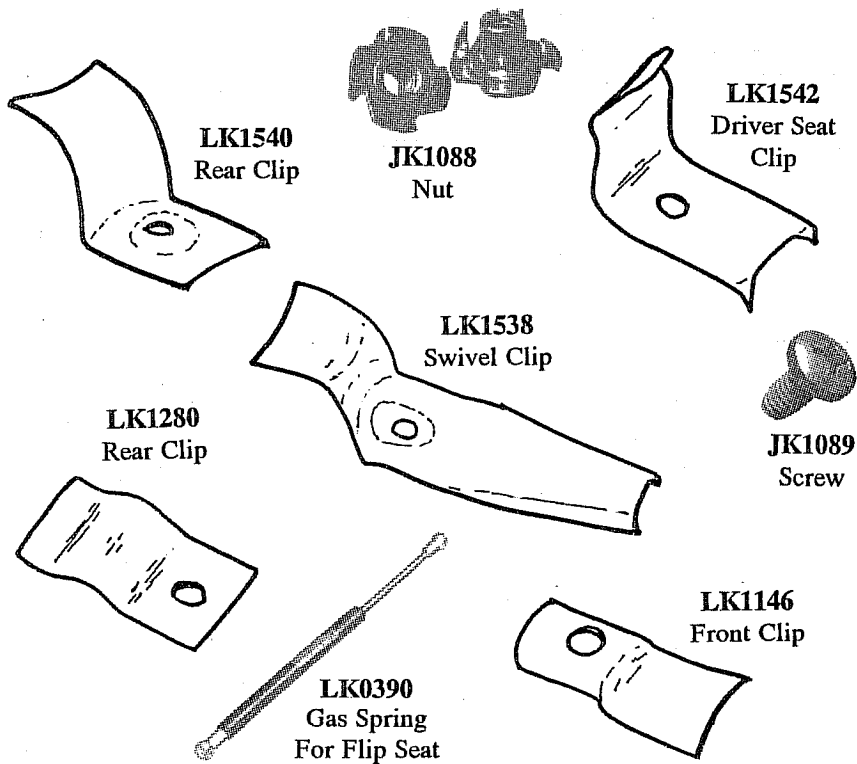

SEAT PARTS

LK0390
Gas Springs
For Flip Seats

BLUE BIRD

WAYNE

CARPENTER

SUPERIOR

THOMAS

WARD