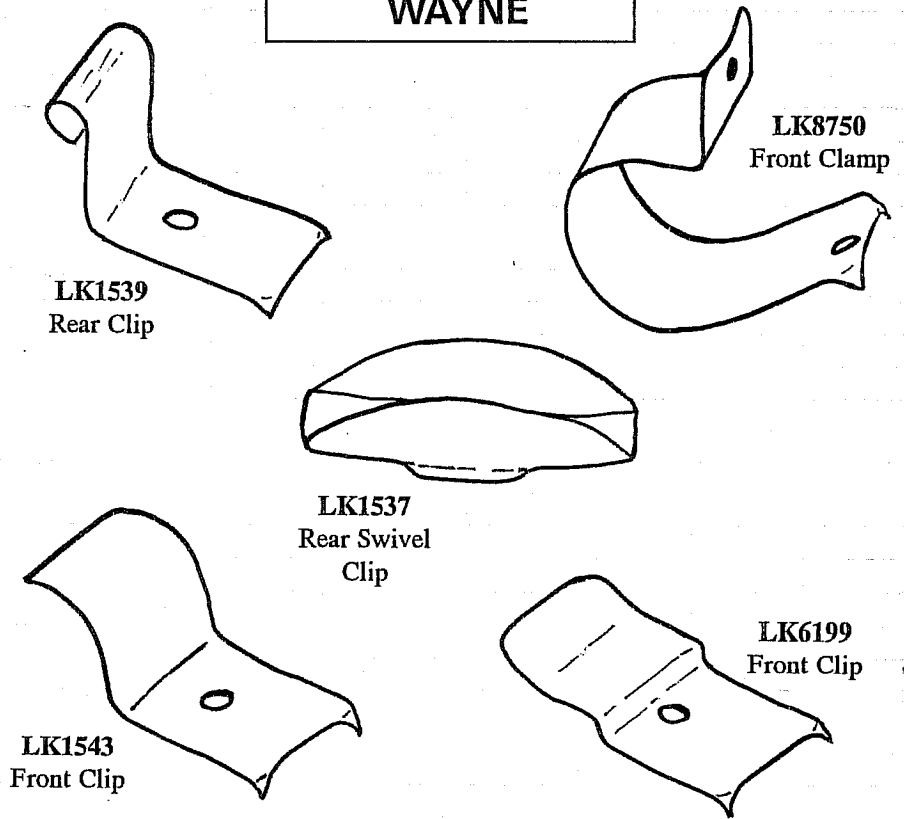

SEAT PARTS

LK0390
Gas Springs
For Flip Seats

BLUE BIRD

WAYNE

CARPENTER

SUPERIOR

THOMAS

WARD