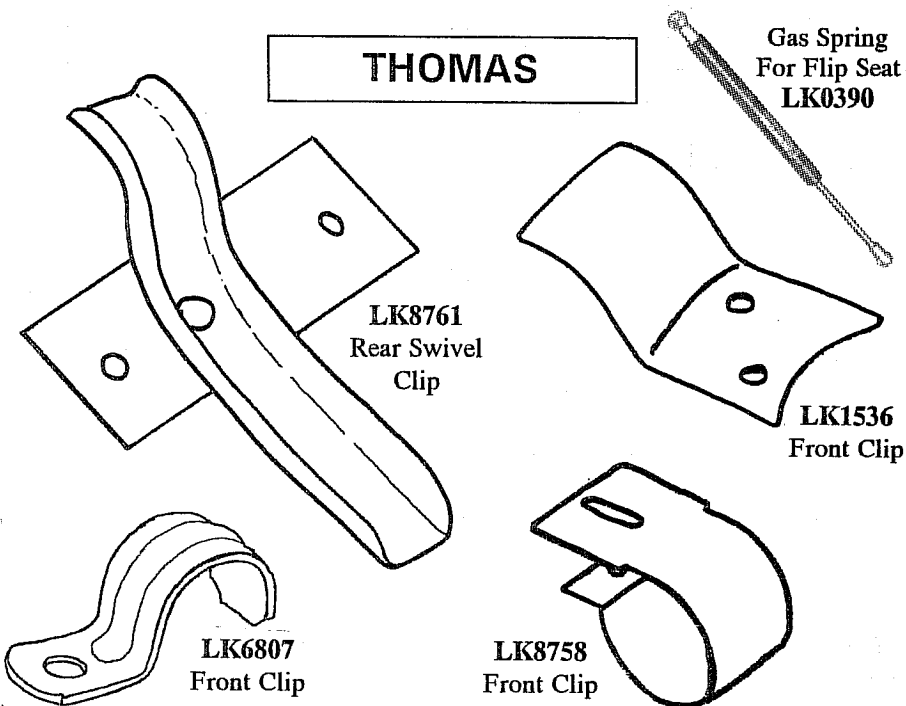

SEAT PARTS

LK0390
Gas Springs
For Flip Seats

BLUE BIRD

WAYNE

CARPENTER

SUPERIOR

THOMAS

WARD