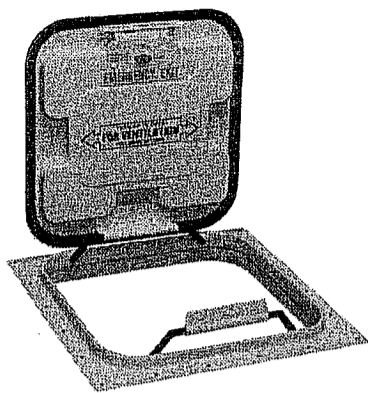

ROOF HATCHES

TRANSPEC REPLACEMENT PARTS LIST

LK9814 Transpec Brand
"Double-Hinged"
Roof Hatch Complete

CLOSED

INTAKE

EXHAUST

FULL OPEN

TRANSPEC REPLACEMENT PARTS

- LK9601 Replacement Lid Assy.
(Incl: Lid, Fixed Hinge,
Release Hinge, Handle,
Lid Gasket, and Decals)
- LK9608 Plunger Spring
- LK9609 Decal Kit
- LK9610 Release Hinge w/Switch
- LK9854 Alarm Switch Only
- LK9899 Hinge Cover
- LK9612 Link & Plunger Assembly
- LK9613 Interior Trim Molding
- LK9614 Shoulder Bolt
- LK9644 Exterior Release Handle
- LK9645 Hinge Pin
- LK9646 Interior Release Handle
- LK9647 Handle Shield
- LK9701 Interior Release Handle
- LK9702 Release Hinge
- LK9704 Exterior Frame
- LK9713 Special Screw
- LK9753 Lid Gasket
- LK9754 Safety Latch
- LK9760 Decal Kit
- LK9761 Handle Base
- LK9502 Installation Kit
Incl: Silicone & Screws