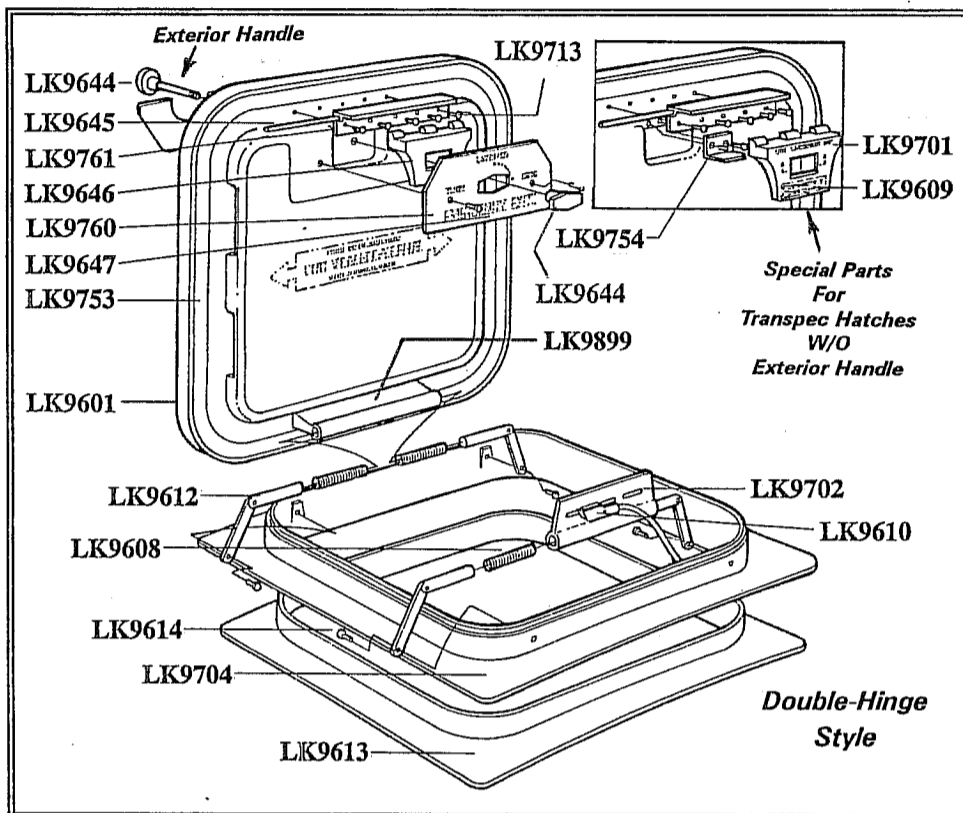

ROOF HATCHES

TRANSPEC REPLACEMENT PARTS LIST

LK9814 Transpec Brand
"Double-Hinged"
Roof Hatch Complete

CLOSED

INTAKE

EXHAUST

FULL OPEN

TRANSPEC REPLACEMENT PARTS

- LK9601 Replacement Lid Assy.
(Incl: Lid, Fixed Hinge,
Release Hinge, Handle,
Lid Gasket, and Decals)
- LK9608 Plunger Spring
- LK9609 Decal Kit
- LK9610 Release Hinge w/Switch
- LK9854 Alarm Switch Only
- LK9899 Hinge Cover
- LK9612 Link & Plunger Assembly
- LK9613 Interior Trim Molding
- LK9614 Shoulder Bolt
- LK9644 Exterior Release Handle
- LK9645 Hinge Pin
- LK9646 Interior Release Handle
- LK9647 Handle Shield
- LK9701 Interior Release Handle
- LK9702 Release Hinge
- LK9704 Exterior Frame
- LK9713 Special Screw
- LK9753 Lid Gasket
- LK9754 Safety Latch
- LK9760 Decal Kit
- LK9761 Handle Base
- LK9502 Installation Kit
Incl: Silicone & Screws