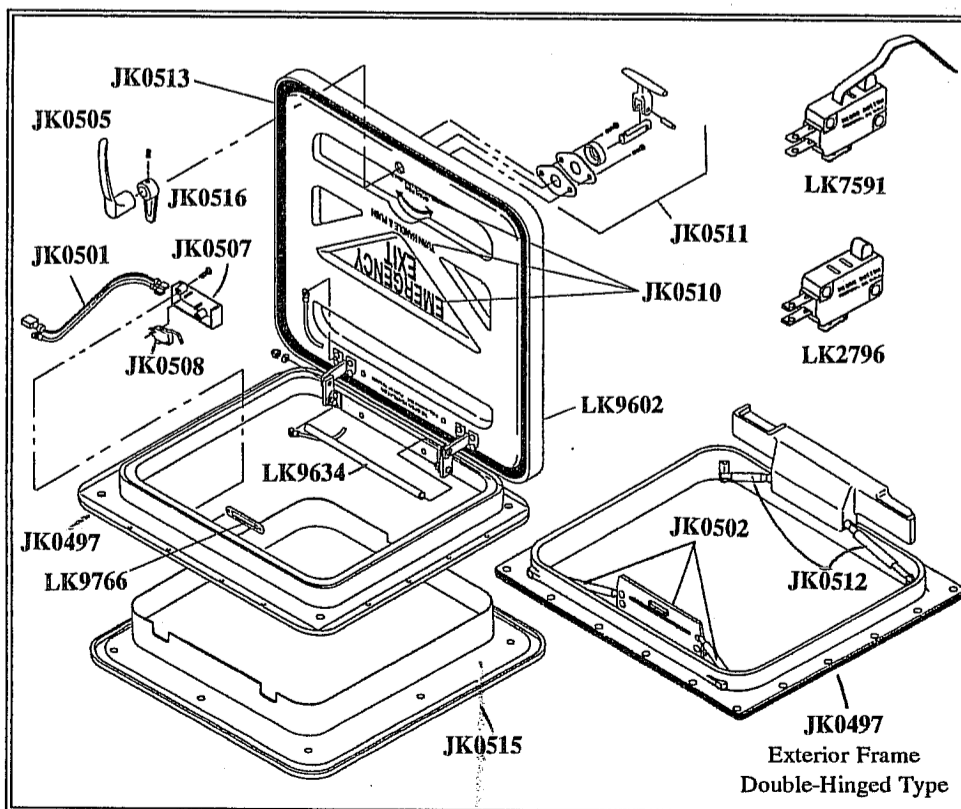

SPECIALTY REPLACEMENT PARTS

N/S = Not Shown