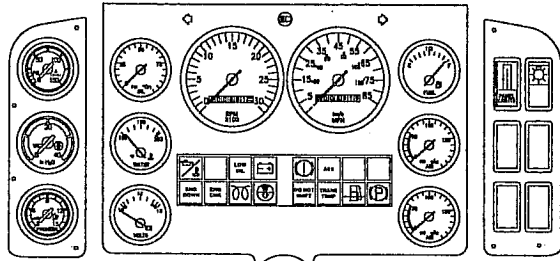

GAUGES - SENSORS
SENDING UNITS

Mount Kit
LK0871

Hubodometer
LK0694

JK0647

FREIGHTLINER

IH 1990 & Newer

IH 1979-89

FORD