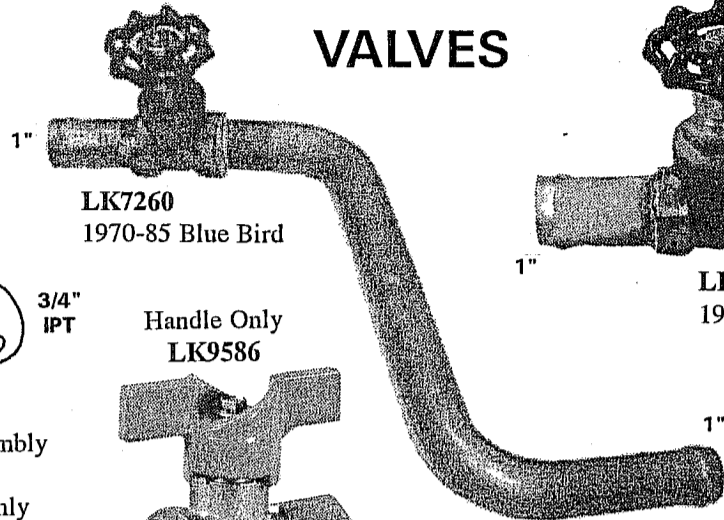

# HEATER PARTS

LK3153

LK7265  
1995-up Blue Bird

## VALVES

LK1362 Valve Assembly  
LK1367 Repair Kit  
LK3774 Actuator Only

LK7260  
1970-85 Blue Bird

LK7264  
1986-94 Blue Bird

LK3170

Handle Only  
LK9586

LK6614

LK1800