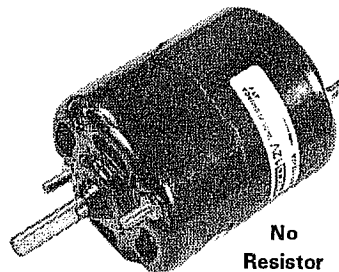

No Resistor
Wire Wound Coil Type
Universal Motors