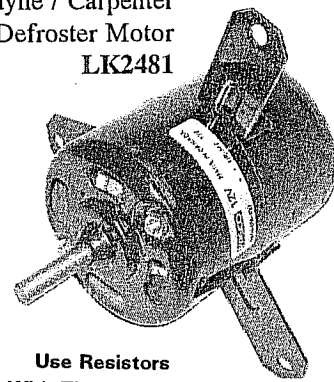

Length
2-3/4"
LK3431
1" x 1" Hose

LK3773
1" Hose x 3/4" Pipe

HEATER HOSE

JK1069
Clamp

LK3427
Stainless Clamp

1" ID

- LK3438** Hose Cut To Length
- LK3430** 50' Roll (Uncut)
- LK3427** Hose Clamp

SINGLE-SHAFT HEATER MOTORS

Wayne / Carpenter
Defroster Motor
LK2481

Use Resistors
With These Motors

No Resistor
Wire Wound Coil Type
Universal Motors

- LK1361** CW
- LK1360** CCW
- LK3192** CW/CCW (5-Wire)

Applications

- LK0993** Amtran
- LK0990** Blue Bird
- LK0991** Carpenter
- LK0992** Thomas
- LK0995** Superior
- LK0994** Wayne
- LK0993** Ward