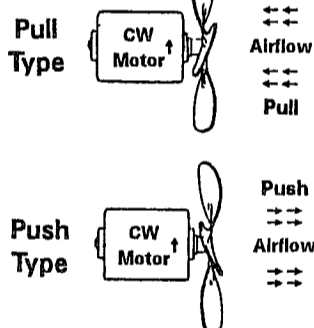

## SQUIRREL CAGE FANS DOUBLE INLET

When ordering double Inlet squirrel cage fans for Carpenter or Thomas, be sure to measure the depth of Section #1. See cross-sectional side view shown at right.

BODY MAKE	DIAMETER	OVERALL DEPTH	SECTION #1 DEPTH	PART NO.
CARPENTER or THOMAS	5-1/2"	4-5/8"	2"	LK3499
	5-1/2"	4-5/8"	2-1/2"	LK2268
	5-1/2"	6-1/4"	3-1/2"	LK3207

## SQUIRREL CAGE FANS SINGLE INLET

BODY MAKE	DIAMETER	DEPTH	FAN TYPE	MATERIAL	PART NO.
BLUE BIRD	4-3/4"	3"	CW	Plastic	LK3466
	4-3/4"	3"	CW	Steel	LK3200
	5-1/4"	2-7/8"	CW	Plastic	LK3465
	5-1/4"	2-7/8"	CW	Steel	LK3198
	5-1/4"	3-1/4"	CW	Plastic	LK9860
	5-1/4"	3-1/4"	CW/CCW	Plastic	LK9861
	5-1/4"	3-1/4"	CCW	Plastic	LK9862
	5-1/2"	3-1/8"	CW	Steel	LK3521
	5-3/4"	3-1/2"	CW	Steel	LK3520
	7-1/4"	3-3/4"	CW	Steel	LK9863
CARPENTER	3-3/4"	1-7/8"	CCW	Steel	LK3203
	3-3/4"	1-7/8"	CW	Steel	LK3201
	5-5/8"	2-3/8"	CW	Steel	LK3204
	5-5/8"	3-1/2"	CW	Plastic	LK1624
	5-3/4"	3-1/8"	CW	Steel	LK4349
	5-3/4"	2-3/8"	CW	Plastic	LK4344
	5-3/4"	3"	CCW	Plastic	LK3189
SUPERIOR	4-1/2"	2-3/8"	CW	Steel	LK3167
	4-3/4"	2-3/8"	CCW	Steel	LK3172
THOMAS	3-3/4"	1-7/8"	CCW	Steel	LK3203
	3-3/4"	1-7/8"	CW	Steel	LK3201
	4-5/8"	3-7/16"	CW/CCW	Plastic	LK6977
	5-1/4"	3-1/2"	CW	Steel	LK3205
	5-5/8"	2-3/8"	CW	Steel	LK3204
	5-5/8"	3-1/2"	CW	Plastic	LK1624
WARD	4-3/4"	3-3/8"	CCW	Steel	LK3202
	5-1/4"	2-7/8"	CW	Plastic	LK3465
	5-1/2"	3-1/8"	CCW	Steel	LK2372
	6"	2-3/8"	CCW	Plastic	LK3199
WAYNE	5-3/4"	2-3/8"	CCW	Plastic	LK4344
	5-3/4"	3"	CCW	Plastic	LK3189

## METAL FAN BLADES FOR CW MOTORS

DIAMETER	PULL/PUSH	COMPATIBLE MOTORS	PART NO.
8"	Pull	Ward - Amtran - Genesis	LK3186
8-3/4"	Pull	Carpenter, Thomas, & Others	LK2299
8-3/4"	Push	Carpenter, Thomas, & Others	LK3497
10"	Pull	Carpenter, Thomas, Blue Bird	LK2300
10"	Push	Carpenter, Thomas, Blue Bird	LK7640
6-3/4"	Push	Wayne	LK9972