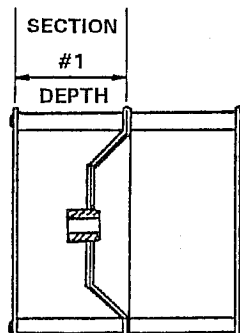

DON'T SEE WHAT YOU NEED?

HEATER FANS

SQUIRREL CAGE FANS DOUBLE INLET

When ordering double Inlet squirrel cage fans for Carpenter or Thomas, be sure to measure the depth of Section #1. See cross-sectional side view shown at right.

BODY MAKE	DIAMETER	OVERALL DEPTH	SECTION #1 DEPTH	PART NO.
CARPENTER or THOMAS	5-1/2"	4-5/8"	2"	LK3499
	5-1/2"	4-5/8"	2-1/2"	LK2268
	5-1/2"	6-1/4"	3-1/2"	LK3207

SQUIRREL CAGE FANS SINGLE INLET

CW TYPE

CCW TYPE