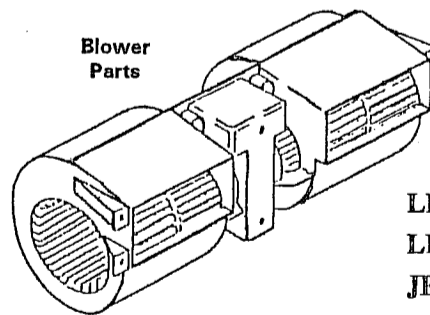

DON'T SEE WHAT YOU NEED?

CALL US!

HEATER FANS

SQUIRREL CAGE FANS DOUBLE INLET

When ordering double Inlet squirrel cage fans for Carpenter or Thomas, be sure to measure the depth of Section #1. See cross-sectional side view shown at right.

BODY MAKE	DIAMETER	OVERALL DEPTH	SECTION #1 DEPTH	PART NO.
CARPENTER or THOMAS	5-1/2"	4-5/8"	2"	LK3499
	5-1/2"	4-5/8"	2-1/2"	LK2268
	5-1/2"	6-1/4"	3-1/2"	LK3207

SQUIRREL CAGE FANS SINGLE INLET

BODY MAKE	DIAMETER	DEPTH	FAN TYPE	MATERIAL	PART NO.
BLUE BIRD	4-3/4"	3"	CW	Plastic	LK3466
	4-3/4"	3"	CW	Steel	LK3200
	5-1/4"	2-7/8"	CW	Plastic	LK3465
	5-1/4"	2-7/8"	CW	Steel	LK3198
	5-1/4"	3-1/4"	CW	Plastic	LK9860
	5-1/4"	3-1/4"	CW/CCW	Plastic	LK9861
	5-1/4"	3-1/4"	CCW	Plastic	LK9862
	5-1/2"	3-1/8"	CW	Steel	LK3521
	5-3/4"	3-1/2"	CW	Steel	LK3520
	7-1/4"	3-3/4"	CW	Steel	LK9863
CARPENTER	3-3/4"	1-7/8"	CCW	Steel	LK3203
	3-3/4"	1-7/8"	CW	Steel	LK3201
	5-5/8"	2-3/8"	CW	Steel	LK3204
	5-5/8"	3-1/2"	CW	Plastic	LK1624
	5-3/4"	3-1/8"	CW	Steel	LK4349
	5-3/4"	2-3/8"	CW	Plastic	LK4344
	5-3/4"	3"	CCW	Plastic	LK3189
SUPERIOR	4-1/2"	2-3/8"	CW	Steel	LK3167
	4-3/4"	2-3/8"	CCW	Steel	LK3172
THOMAS	3-3/4"	1-7/8"	CCW	Steel	LK3203
	3-3/4"	1-7/8"	CW	Steel	LK3201
	4-5/8"	3-7/16"	CW/CCW	Plastic	LK6977
	5-1/4"	3-1/2"	CW	Steel	LK3205
	5-5/8"	2-3/8"	CW	Steel	LK3204
	5-5/8"	3-1/2"	CW	Plastic	LK1624
WARD	4-3/4"	3-3/8"	CCW	Steel	LK3202
	5-1/4"	2-7/8"	CW	Plastic	LK3465
	5-1/2"	3-1/8"	CCW	Steel	LK2372
	6"	2-3/8"	CCW	Plastic	LK3199
WAYNE	5-3/4"	2-3/8"	CCW	Plastic	LK4344
	5-3/4"	3"	CCW	Plastic	LK3189

METAL FAN BLADES FOR CW MOTORS