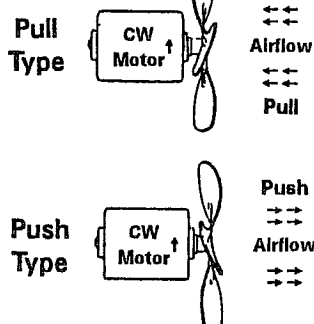

DON'T SEE WHAT YOU NEED?

HEATER FANS

SQUIRREL CAGE FANS DOUBLE INLET

When ordering double Inlet squirrel cage fans for Carpenter or Thomas, be sure to measure the depth of Section #1. See cross-sectional side view shown at right.

BODY MAKE	DIAMETER	OVERALL DEPTH	SECTION #1 DEPTH	PART NO.
CARPENTER or THOMAS	5-1/2"	4-5/8"	2"	LK3499
	5-1/2"	4-5/8"	2-1/2"	LK2268
	5-1/2"	6-1/4"	3-1/2"	LK3207

SQUIRREL CAGE FANS SINGLE INLET

CW TYPE

CCW TYPE

BODY MAKE	DIAMETER	DEPTH	FAN TYPE	MATERIAL	PART NO.
BLUE BIRD	4-3/4"	3"	CW	Plastic	LK3466
	4-3/4"	3"	CW	Steel	LK3200
	5-1/4"	2-7/8"	CW	Plastic	LK3465
	5-1/4"	2-7/8"	CW	Steel	LK3198
	5-1/4"	3-1/4"	CW	Plastic	LK9860
	5-1/4"	3-1/4"	CW/CCW	Plastic	LK9861
	5-1/4"	3-1/4"	CCW	Plastic	LK9862
	5-1/2"	3-1/8"	CW	Steel	LK3521
	5-3/4"	3-1/2"	CW	Steel	LK3520
	7-1/4"	3-3/4"	CW	Steel	LK9863
CARPENTER	3-3/4"	1-7/8"	CCW	Steel	LK3203
	3-3/4"	1-7/8"	CW	Steel	LK3201
	5-5/8"	2-3/8"	CW	Steel	LK3204
	5-5/8"	3-1/2"	CW	Plastic	LK1624
	5-3/4"	3-1/8"	CW	Steel	LK4349
	5-3/4"	2-3/8"	CW	Plastic	LK4344
	5-3/4"	3"	CCW	Plastic	LK3189
SUPERIOR	4-1/2"	2-3/8"	CW	Steel	LK3167
	4-3/4"	2-3/8"	CCW	Steel	LK3172
THOMAS	3-3/4"	1-7/8"	CCW	Steel	LK3203
	3-3/4"	1-7/8"	CW	Steel	LK3201
	4-5/8"	3-7/16"	CW/CCW	Plastic	LK6977
	5-1/4"	3-1/2"	CW	Steel	LK3205
	5-5/8"	2-3/8"	CW	Steel	LK3204
	5-5/8"	3-1/2"	CW	Plastic	LK1624
WARD	4-3/4"	3-3/8"	CCW	Steel	LK3202
	5-1/4"	2-7/8"	CW	Plastic	LK3465
	5-1/2"	3-1/8"	CCW	Steel	LK2372
	6"	2-3/8"	CCW	Plastic	LK3199
WAYNE	5-3/4"	2-3/8"	CCW	Plastic	LK4344
	5-3/4"	3"	CCW	Plastic	LK3189

METAL FAN BLADES FOR CW MOTORS

DIAMETER	PULL/PUSH	COMPATIBLE BODIES	PART NO.
8"	Pull	Ward - Amtran - Genesis	LK3186
8-3/4"	Pull	Carpenter, Thomas, & Others	LK2299
8-3/4"	Push	Carpenter, Thomas, & Others	LK3497
10"	Pull	Carpenter, Thomas, Blue Bird	LK2300
10"	Push	Carpenter, Thomas, Blue Bird	LK7640
6-3/4"	Push	Wayne	LK9972