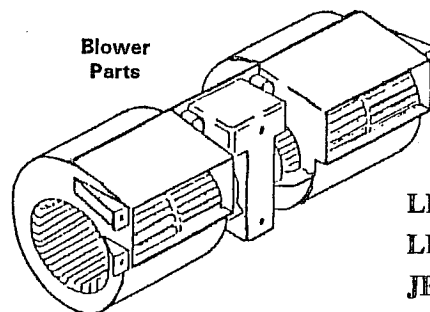

DON'T SEE WHAT YOU NEED?

HEATER FANS

SQUIRREL CAGE FANS DOUBLE INLET

When ordering double Inlet squirrel cage fans for Carpenter or Thomas, be sure to measure the depth of Section #1. See cross-sectional side view shown at right.

BODY MAKE	DIAMETER	OVERALL DEPTH	SECTION #1 DEPTH	PART NO.
CARPENTER or THOMAS	5-1/2"	4-5/8"	2"	LK3499
	5-1/2"	4-5/8"	2-1/2"	LK2268
	5-1/2"	6-1/4"	3-1/2"	LK3207

SQUIRREL CAGE FANS SINGLE INLET

CW TYPE

CCW TYPE

BODY MAKE	DIAMETER	DEPTH	FAN TYPE	MATERIAL	PART NO.
BLUE BIRD	4-3/4"	3"	CW	Plastic	LK3466
	4-3/4"	3"	CW	Steel	LK3200
	5-1/4"	2-7/8"	CW	Plastic	LK3465
	5-1/4"	2-7/8"	CW	Steel	LK3198
	5-1/4"	3-1/4"	CW	Plastic	LK9860
	5-1/4"	3-1/4"	CW/CCW	Plastic	LK9861
	5-1/4"	3-1/4"	CCW	Plastic	LK9862
	5-1/2"	3-1/8"	CW	Steel	LK3521
	5-3/4"	3-1/2"	CW	Steel	LK3520
	7-1/4"	3-3/4"	CW	Steel	LK9863
CARPENTER	3-3/4"	1-7/8"	CCW	Steel	LK3203
	3-3/4"	1-7/8"	CW	Steel	LK3201
	5-5/8"	2-3/8"	CW	Steel	LK3204
	5-5/8"	3-1/2"	CW	Plastic	LK1624
	5-3/4"	3-1/8"	CW	Steel	LK4349
	5-3/4"	2-3/8"	CW	Plastic	LK4344
	5-3/4"	3"	CCW	Plastic	LK3189
SUPERIOR	4-1/2"	2-3/8"	CW	Steel	LK3167
	4-3/4"	2-3/8"	CCW	Steel	LK3172
THOMAS	3-3/4"	1-7/8"	CCW	Steel	LK3203
	3-3/4"	1-7/8"	CW	Steel	LK3201
	4-5/8"	3-7/16"	CW/CCW	Plastic	LK6977
	5-1/4"	3-1/2"	CW	Steel	LK3205
	5-5/8"	2-3/8"	CW	Steel	LK3204
	5-5/8"	3-1/2"	CW	Plastic	LK1624
WARD	4-3/4"	3-3/8"	CCW	Steel	LK3202
	5-1/4"	2-7/8"	CW	Plastic	LK3465
	5-1/2"	3-1/8"	CCW	Steel	LK2372
	6"	2-3/8"	CCW	Plastic	LK3199
WAYNE	5-3/4"	2-3/8"	CCW	Plastic	LK4344
	5-3/4"	3"	CCW	Plastic	LK3189

METAL FAN BLADES FOR CW MOTORS