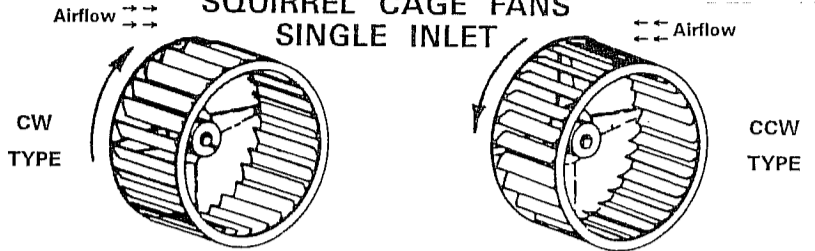

## SQUIRREL CAGE FANS DOUBLE INLET

When ordering double Inlet squirrel cage fans for Carpenter or Thomas, be sure to measure the depth of Section #1. See cross-sectional side view shown at right.

BODY MAKE	DIAMETER	OVERALL DEPTH	SECTION #1 DEPTH	PART NO.
CARPENTER or THOMAS	5-1/2"	4-5/8"	2"	LK3499
	5-1/2"	4-5/8"	2-1/2"	LK2268
	5-1/2"	6-1/4"	3-1/2"	LK3207

## SQUIRREL CAGE FANS SINGLE INLET

BODY MAKE	DIAMETER	DEPTH	FAN TYPE	MATERIAL	PART NO.
BLUE BIRD	4-3/4"	3"	CW	Plastic	LK3466
	4-3/4"	3"	CW	Steel	LK3200
	5-1/4"	2-7/8"	CW	Plastic	LK3465
	5-1/4"	2-7/8"	CW	Steel	LK3198
	5-1/4"	3-1/4"	CW	Plastic	LK9860
	5-1/4"	3-1/4"	CW/CCW	Plastic	LK9861
	5-1/4"	3-1/4"	CCW	Plastic	LK9862
	5-1/2"	3-1/8"	CW	Steel	LK3521
	5-3/4"	3-1/2"	CW	Steel	LK3520
	7-1/4"	3-3/4"	CW	Steel	LK9863
CARPENTER	3-3/4"	1-7/8"	CCW	Steel	LK3203
	3-3/4"	1-7/8"	CW	Steel	LK3201
	5-5/8"	2-3/8"	CW	Steel	LK3204
	5-5/8"	3-1/2"	CW	Plastic	LK1624
	5-3/4"	3-1/8"	CW	Steel	LK4349
	5-3/4"	2-3/8"	CW	Plastic	LK4344
	5-3/4"	3"	CCW	Plastic	LK3189
SUPERIOR	4-1/2"	2-3/8"	CW	Steel	LK3167
	4-3/4"	2-3/8"	CCW	Steel	LK3172
THOMAS	3-3/4"	1-7/8"	CCW	Steel	LK3203
	3-3/4"	1-7/8"	CW	Steel	LK3201
	4-5/8"	3-7/16"	CW/CCW	Plastic	LK6977
	5-1/4"	3-1/2"	CW	Steel	LK3205
	5-5/8"	2-3/8"	CW	Steel	LK3204
	5-5/8"	3-1/2"	CW	Plastic	LK1624
WARD	4-3/4"	3-3/8"	CCW	Steel	LK3202
	5-1/4"	2-7/8"	CW	Plastic	LK3465
	5-1/2"	3-1/8"	CCW	Steel	LK2372
	6"	2-3/8"	CCW	Plastic	LK3199
WAYNE	5-3/4"	2-3/8"	CCW	Plastic	LK4344
	5-3/4"	3"	CCW	Plastic	LK3189