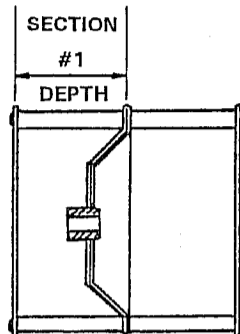

## SQUIRREL CAGE FANS DOUBLE INLET

When ordering double Inlet squirrel cage fans for Carpenter or Thomas, be sure to measure the depth of Section #1. See cross-sectional side view shown at right.

BODY MAKE	DIAMETER	OVERALL DEPTH	SECTION #1 DEPTH	PART NO.
CARPENTER or THOMAS	5-1/2"	4-5/8"	2"	LK3499
	5-1/2"	4-5/8"	2-1/2"	LK2268
	5-1/2"	6-1/4"	3-1/2"	LK3207