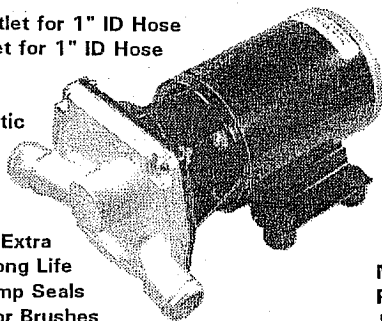

Outlet for 1" ID Hose  
Inlet for 1" ID Hose

**LK8913** Pump (Groco)  
**LK3197** Repair Kit

Metal Pump Head

Outlet for 1" ID Hose  
Inlet for 1" ID Hose

**LK3483**  
Pump  
(MP Corp)  
Repair Kit N/A

Metal & Plastic Pump Head

Extra Long Life Pump Seals  
Motor Brushes

Inlet for 1/2" NPT  
Outlet for 1/2" NPT  
or  
1" ID Hose

**LK8909** Pump (Groco)  
**LK3197** Repair Kit

Metal Pump Head

Outlet for 1" ID Hose  
Inlet for 3/4" NPT