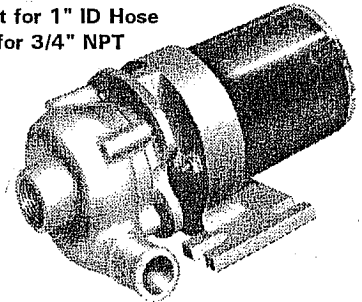

Outlet for 1" ID Hose  
Inlet for 1" ID Hose

**LK8913** Pump (Groco)  
**LK3197** Repair Kit

Metal Pump Head

Outlet for 1" ID Hose  
Inlet for 1" ID Hose

**LK3483**  
Pump  
(MP Corp)  
Repair Kit N/A

Metal & Plastic Pump Head

Extra Long Life Pump Seals  
Motor Brushes

Inlet for 1/2" NPT  
Outlet for 1/2" NPT  
or  
1" ID Hose

**LK8909** Pump (Groco)  
**LK3197** Repair Kit

Metal Pump Head

Outlet for 1" ID Hose  
Inlet for 3/4" NPT

**LK6606** Pump (Bergstrom)  
**LK6607** Repair Kit

Metal Pump Head

Outlet for 1" ID Hose  
Inlet for 1" ID Hose

**LK3175** Pump (Groco)  
**LK3197** Repair Kit

Plastic Pump Head

Outlet for 1" ID Hose  
Inlet for 3/4" NPT