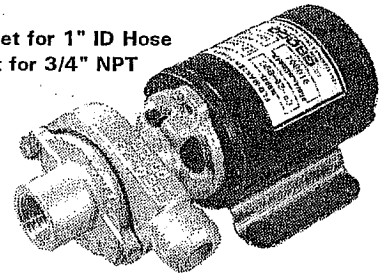

Extra Long Life Pump Seals  
Motor Brushes

Inlet for 1/2" NPT  
Outlet for 1/2" NPT  
or  
1" ID Hose

**LK8909** Pump (Groco)  
**LK3197** Repair Kit

Metal Pump Head

Outlet for 1" ID Hose  
Inlet for 3/4" NPT

**LK6606** Pump (Bergstrom)  
**LK6607** Repair Kit

Metal Pump Head

Outlet for 1" ID Hose  
Inlet for 1" ID Hose

**LK3175** Pump (Groco)  
**LK3197** Repair Kit

Plastic Pump Head

Outlet for 1" ID Hose  
Inlet for 3/4" NPT