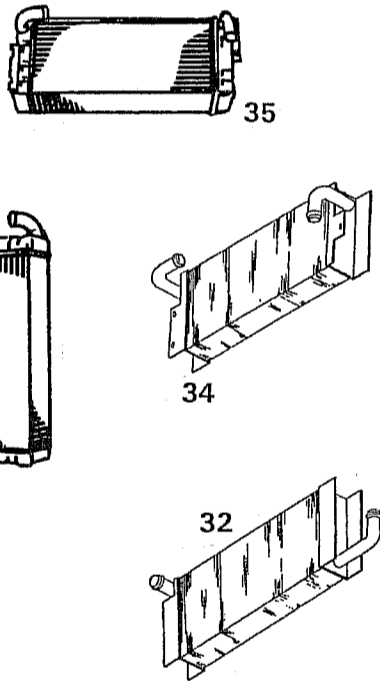

SUPERIOR

- LK3066 Conventional LH Front
- LK3065 Conventional RH Stepwell
- LK3070 Transit Front
- LK6507 Pacemaker Front
- LK3036 1-Fan Underseat Rear
- LK3067 2-Fan Underseat Rear