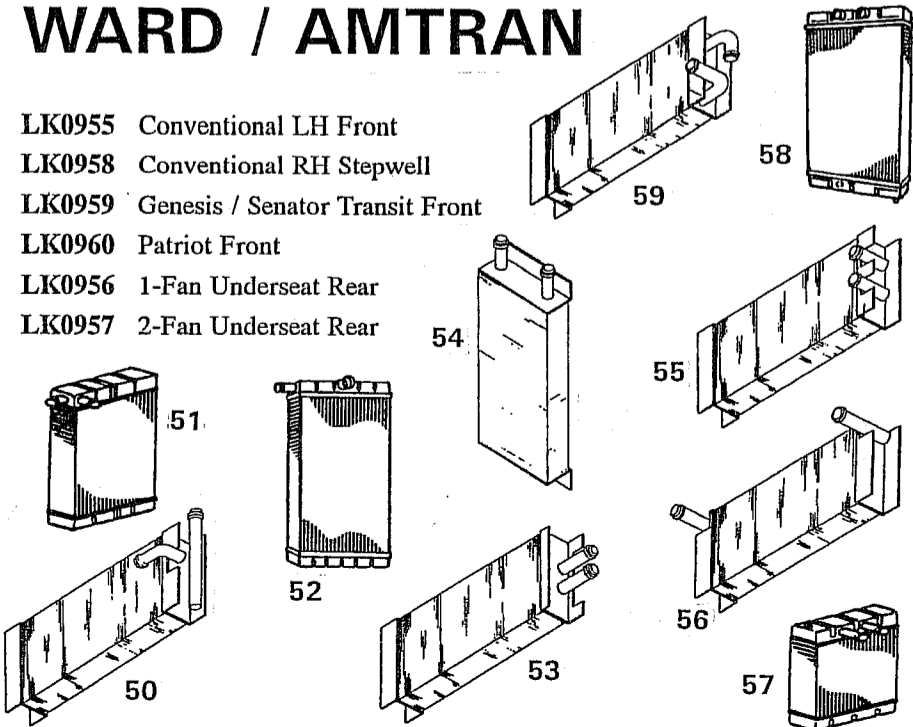

WARD / AMTRAN

- LK0955 Conventional LH Front
- LK0958 Conventional RH Stepwell
- LK0959 Genesis / Senator Transit Front
- LK0960 Patriot Front
- LK0956 1-Fan Underseat Rear
- LK0957 2-Fan Underseat Rear