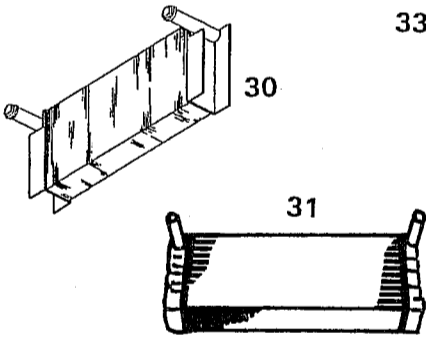

SUPERIOR

- LK3066 Conventional LH Front
- LK3065 Conventional RH Stepwell
- LK3070 Transit Front
- LK6507 Pacemaker Front
- LK3036 1-Fan Underseat Rear
- LK3067 2-Fan Underseat Rear