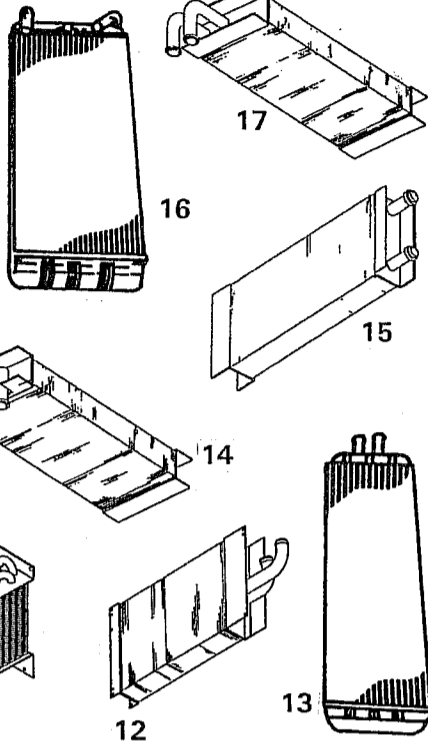

HEATER CORES

BLUE BIRD

- LK0936 Conventional LH Front
- LK0939 Conventional RH Stepwell
- LK0944 TC-2000 Transit Front
- LK0942 All-American Transit Front
- LK0941 Mini-Bird Front
- LK0937 1-Fan Underseat Rear
- LK0938 2-Fan Underseat Rear
- LK0943 Wall Heater Rear