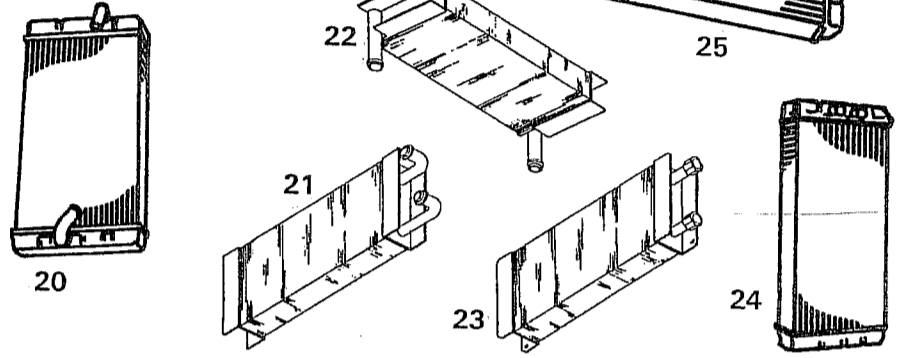

CARPENTER

- LK0930 Conventional LH Front
- LK0933 Conventional RH Stepwell
- LK0935 Transit Front
- LK0934 Cadet CV Front
- LK0931 1-Fan Underseat Rear
- LK0932 2-Fan Underseat Rear