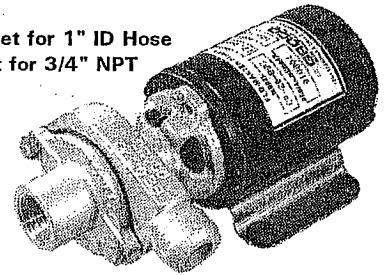

LK3440 Pump (Groco)
LK3197 Repair Kit