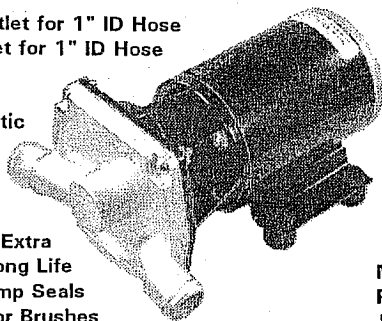

Outlet for 1" ID Hose  
Inlet for 1" ID Hose

**LK8913** Pump (Groco)  
**LK3197** Repair Kit

Metal Pump Head

Outlet for 1" ID Hose  
Inlet for 1" ID Hose

Metal & Plastic Pump Head

**LK3483**  
Pump (MP Corp)  
Repair Kit N/A

Extra Long Life Pump Seals  
Motor Brushes

Inlet for 1/2" NPT  
Outlet for 1/2" NPT  
or  
1" ID Hose

Metal Pump Head

**LK8909** Pump (Groco)  
**LK3197** Repair Kit

Outlet for 1" ID Hose  
Inlet for 3/4" NPT