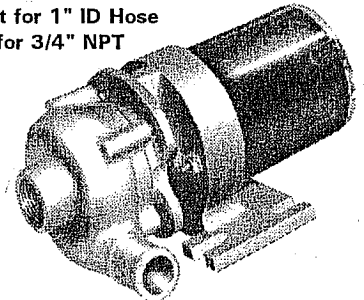

Outlet for 1" ID Hose  
Inlet for 1" ID Hose

**LK8913** Pump (Groco)  
**LK3197** Repair Kit

Metal Pump Head

Outlet for 1" ID Hose  
Inlet for 1" ID Hose

Metal & Plastic Pump Head

**LK3483**  
Pump (MP Corp)  
Repair Kit N/A

Extra Long Life Pump Seals  
Motor Brushes

Inlet for 1/2" NPT  
Outlet for 1/2" NPT  
or  
1" ID Hose

Metal Pump Head

**LK8909** Pump (Groco)  
**LK3197** Repair Kit

Outlet for 1" ID Hose  
Inlet for 3/4" NPT

Metal Pump Head

**LK6606** Pump (Bergstrom)  
**LK6607** Repair Kit

Outlet for 1" ID Hose  
Inlet for 1" ID Hose

Plastic Pump Head

**LK3175** Pump (Groco)  
**LK3197** Repair Kit

Outlet for 1" ID Hose  
Inlet for 3/4" NPT