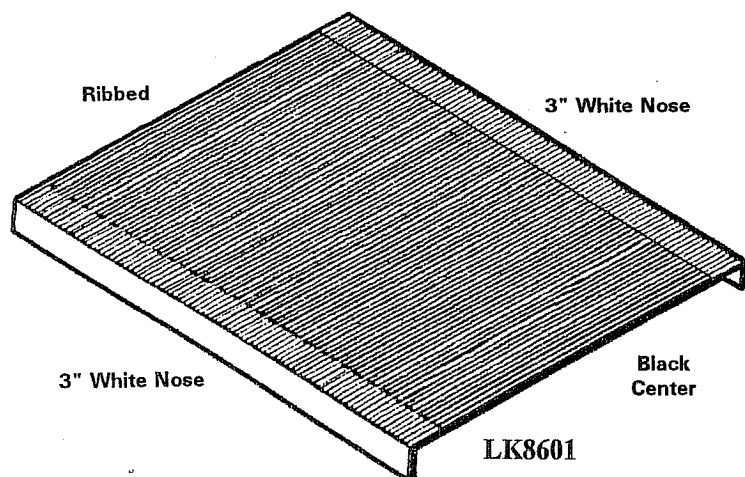

CUT & SHAPE WITH JIG-SAW

FLOOR COVERING

LK0391 AISLE TRIM MOLDING

Ribbed

LK9960

All White

White Nose Only
3" Deep, 36" Long
Metal Backed
Easily Cut & Shape With Jig-Saw

HEAVY DUTY RUBBER SAFETY STEP TREAD BLANKS

Ribbed

3" White Nose

3" White Nose

Black Center

LK8601

Universal Step Tread
30" Deep, 38" Long
3" White Nose on (2) Long Sides
Easily Cut & Shape with Jig-Saw

FLOOR ADHESIVE

For Applying Aisle Tread and Floor Material

LK8610 5-Gallon Can
LK1552 1-Gallon Can

Heavy Duty Black Rubber
Other Colors Available
By Special Order

SMOOTH UNDER-SEAT FLOOR COVERING

Part No.	Type	Thickness	Width	Length
LK1555	Smooth	1/8"	38"	10 Yard Roll
LK8629	Smooth	1/8"	38"	Per Yard

Heavy Duty Black Rubber
Other Colors Available
By Special Order

RIBBED AISLE COVERING

Part No.	Type	Thickness	Width	Length
LK8611	Ribbed	3/16"	13"	10 Yard Roll
LK8630	Ribbed	3/16"	13"	Per Yard
LK1553	Ribbed	3/16"	15"	10 Yard Roll
LK8631	Ribbed	3/16"	15"	Per Yard
LK1554	Ribbed	3/16"	18"	10 Yard Roll
LK8632	Ribbed	3/16"	18"	Per Yard