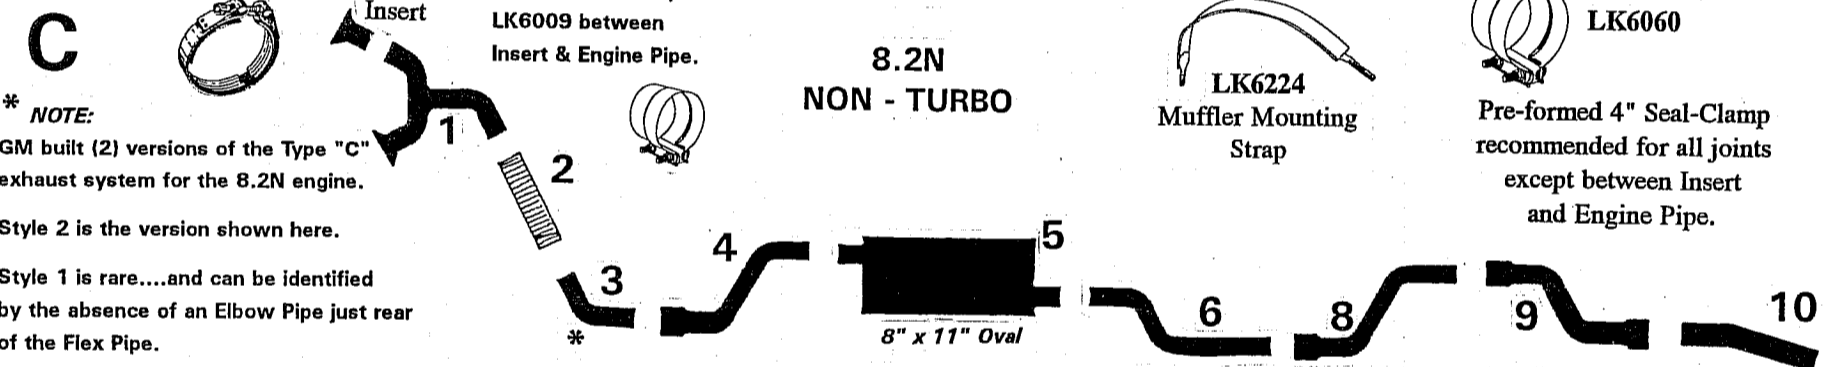

TYPE C LK6058 LK6072 Insert

Note:
Use 3" Seal Clamp LK6009 between Insert & Engine Pipe.

*** NOTE:**
GM built (2) versions of the Type "C" exhaust system for the 8.2N engine.
Style 2 is the version shown here.
Style 1 is rare....and can be identified by the absence of an Elbow Pipe just rear of the Flex Pipe.