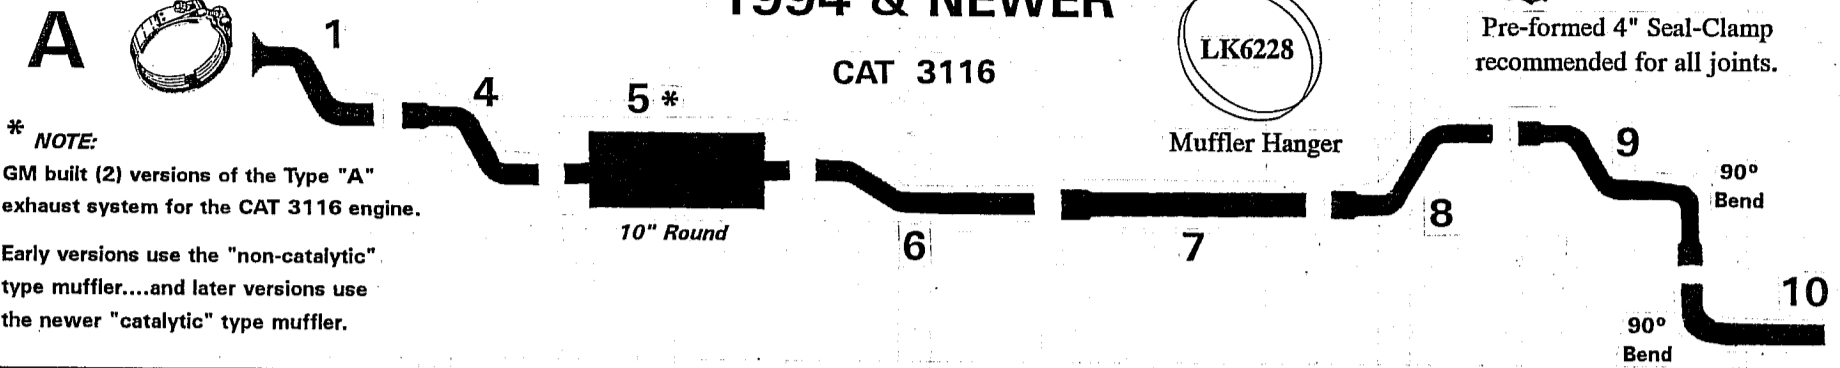

CHEV / GMC DIESEL

NOTE:

Some items may require cutting to size.

TYPE A LK7679

*** NOTE:**
GM built (2) versions of the Type "A" exhaust system for the CAT 3116 engine.
Early versions use the "non-catalytic" type muffler....and later versions use the newer "catalytic" type muffler.