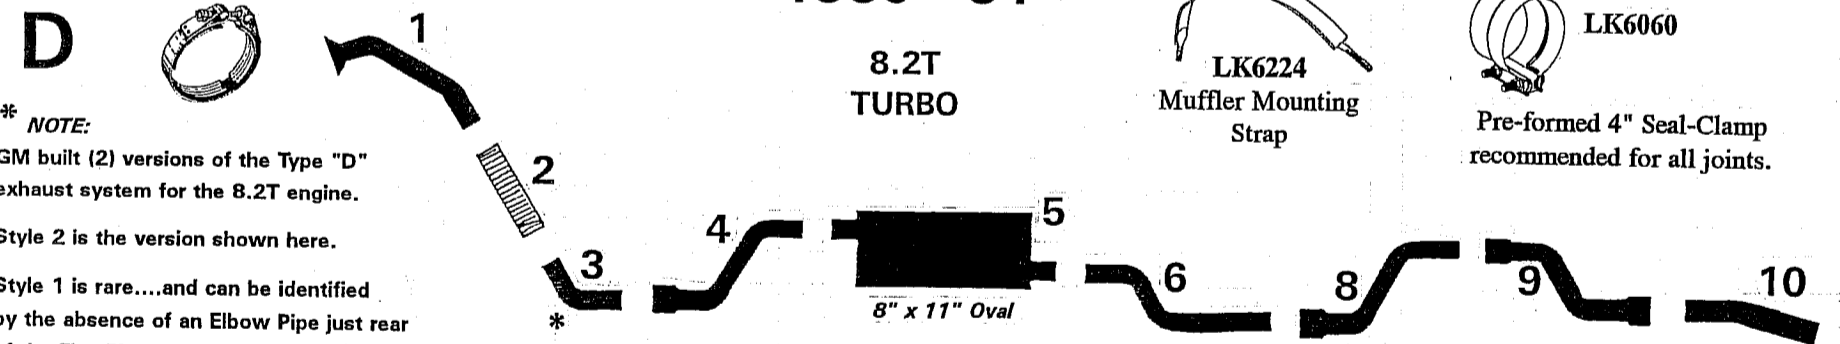

TYPE D LK5366

* NOTE:
GM built (2) versions of the Type "D" exhaust system for the 8.2T engine.
Style 2 is the version shown here.
Style 1 is rare....and can be identified by the absence of an Elbow Pipe just rear of the Flex Pipe.

LK6224
Muffler Mounting Strap

LK6060
Pre-formed 4" Seal-Clamp recommended for all joints.

ENGINE	TYPE	STYLE	1	2	3	4	5	6	7	8	9	10
ENGINE	TYPE	STYLE	ENGINE PIPE	FLEX PIPE	ELBOW PIPE	FRONT PIPE	MUFFLER	MIDDLE PIPE	MIDDLE PIPE	FRONT AXLE PIPE	REAR AXLE PIPE	TAIL PIPE
CAT 3116	A	Style 1	LK6789	Not Req'd	Not Req'd	LK6790	LK7612 Catalytic	LK7723	LK5200	LK5231	LK5232	LK5234
		Style 2	LK6789	Not Req'd	Not Req'd	LK6790	LK7614 Non-Catalytic	LK7723	LK5200	LK5231	LK5232	LK5234
	B	-	LK6791	Not Req'd	Not Req'd	LK6792	LK7605	LK7723	LK5200	LK5231	LK5233	LK5235
8.2N	C	Style 1	LK6071	LK6061	Not Req'd	LK6066	LK6065	LK6136	Not Req'd	LK6026	LK6093	LK6069
		Style 2	LK6063	LK6061	LK6062	LK6914	LK6065	LK6136	Not Req'd	LK6026	LK6093	LK6069
8.2T	D	Style 1	LK5371	LK6061	Not Req'd	LK6066	LK6119	LK6136	Not Req'd	LK6026	LK6093	LK6069
		Style 2	LK5377	LK6061	LK6062	LK6914	LK6119	LK6136	Not Req'd	LK6026	LK6093	LK6069