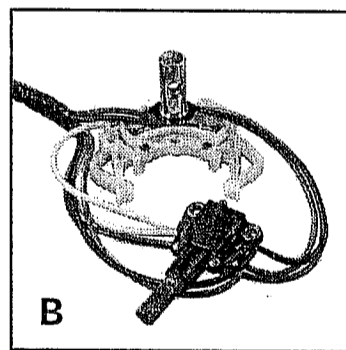

Switch w/Blade
Terminals
is Shown

INTERMITTANT TYPE WIPER SWITCH

LK9549

Note:
(2) Plugs

- Same As Above, Except:
- (6) Blade Plug and (4) Blade Plug
- Controls (2) Wiper Motors
- Fits Amtran

WIPER SWITCH KNOBS

JK0867

LK1813

Underside
of Knob...
Note Set Screw

TURN SIGNAL SWITCHES

A

F

B

C