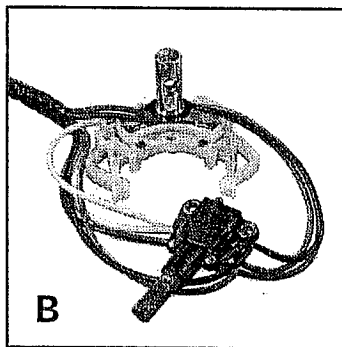

Switch w/Blade
Terminals
is Shown

INTERMITTANT TYPE WIPER SWITCH

LK9549

Note:
(2) Plugs

- Same As Above, Except:
- (6) Blade Plug and (4) Blade Plug
- Controls (2) Wiper Motors
- Fits Amtran

WIPER SWITCH KNOBS

JK0867

LK1813

Underside
of Knob...
Note Set Screw

TURN SIGNAL SWITCHES

A

F

B

C

D

E

MAKE	YEAR	MODEL	NOTES	PART NUMBER
IHC	1968-75	1603 / 1703 / 1803	6-Wire Type	LK8724
IHC	1975-78	1603 / 1703 / 1803	7-Wire Type	LK8727
IHC	1979-88	1723,53 / 1823,53		LK8729
IHC	1989-up	3700 / 3800 / 3900		LK0110
Ford	1967-79	B-600 / B-700		LK8383
Ford	1980-89	B-600 / B-700		LK8726
Ford	1990-up	B-600 / B-700 / B-800		LK0067
Freightliner	1997-up	FS-65 Conventional		LK0069