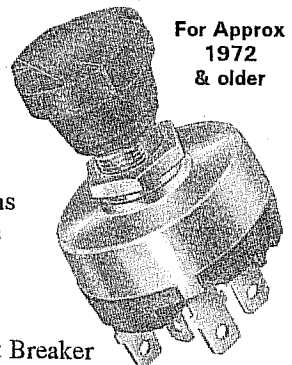

1969-72
Carpenter
ONLY

LK1155

WIPER SWITCH DOUBLE ROCKER

- (3) Blade Terminals
- Black Metal Frame
- For Use ONLY with "K" Type Field Wound Wiper Motors
- Snap-In Mounting
- White Rocker - LO-HI
- Black Rocker - ON-OFF
- Fits 1969-1972 Carpenter ONLY

LK0161 Carpenter

LK1436 Blue Bird

LK3471 Thomas

- Controls (1) Wiper Motor
- "Push" to Wash
- Mounts in 1/2" Hole
- (4) Switch Positions:
OFF/PARK
INTERMITTANT Range
LOW
HIGH

WIPER SWITCH ROTARY TYPE

- LK1784 (4) Blades
- LK1785 (4) Plug-ins
- LK1786 (4) Screws

For Approx
1972
& older

- Includes Internal Circuit Breaker
- Supplied With Knob
- For Use ONLY With "K" Type Field Wound Wiper Motors
- (3) Positions: OFF-LOW-HI
- Fits Blue Bird, Superior, & Others
- Approx 1972 & older ONLY