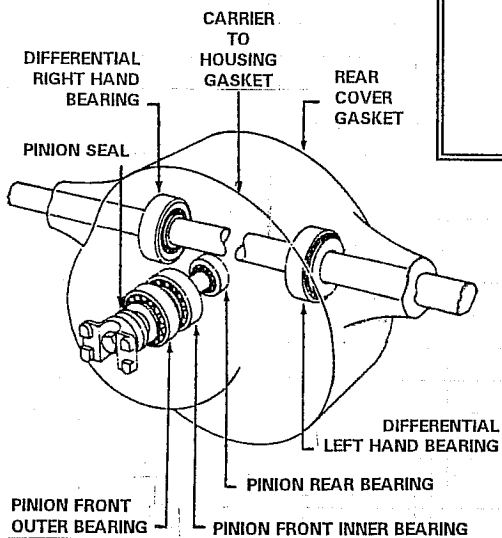

# REAR AXLE BEARINGS & SEALS

When Ordering Parts...

Please look for the AXLE MODEL NUMBER appearing on a tag attached to the axle, or stamped on the axle itself. We also would like to know the MAKE of the bus, its YEAR MODEL, and CHILD CAPACITY. This info will help insure you get the right parts.

## BEARINGS / PINION SEALS

CHASSIS MAKE	AXLE CAPACITY	AXLE MODEL	AXLE CODE	BEARING KIT PART NO.	PINION SEAL PART NO.	PINION SHAFT SLEEVE	NOTES
IHC	15,000	RA-30	14030	LK8850	LK8836	LK0814	
	17,000	RA-39	14039	LK8855	LK8864	LK0815	
	17,500	N-175	14ADB	LK9301	LK9306	LK0820	
	19,000	N-190	14ADC	LK0780	LK0795	LK0822	
	21,000	N-210	14ADD	LK0781	LK0796	LK0823	
CHEVROLET & GMC	15,000	H-150	H95	LK8880	LK8858	LK0829	1969-86
	15,000	15040s	H10	LK0782	LK0797	LK0831	1987-91
	17,000	H-170	H94	LK8848	LK8886	LK0833	1981 & Older
	17,500	H-175	H93	LK8868	LK8841	LK0834	1982-86
	19,000	19050s	H11	LK4998	LK0798	LK0836	1987-91
	19,000	17221	H72	LK0783	LK0799	LK0837	
FORD	15,000	F-106	-	LK8860	LK8882	LK0838	
	17,500	H-170	-	LK8877	LK8892	LK0839	1978 & Older
	17,500	H-172	-	LK8851	LK8894	LK0840	1979-82
	17,500	H-173	-	LK8878	LK8835	LK0841	1983-85
	17,500	RS-17-140	-	LK0784	LK0800	LK0842	1986-May/92
	17,500	RS-17-145	-	LK0785	LK0801	LK0843	June/92 & Newer
	19,000	RS-19-140	-	LK0786	LK0804	LK0844	
	21,000	RS-21-145	-	LK0787	LK0806	LK0845	
BLUE BIRD	17,000	F-170S	-	LK0789	LK0807	LK0846	
	19,000	J-190S	-	LK0790	LK0809	LK0847	
	21,000	J-210S	-	LK0793	LK0811	LK0848	
	23,000	J-230SB	-	LK0794	LK0812	LK0849	