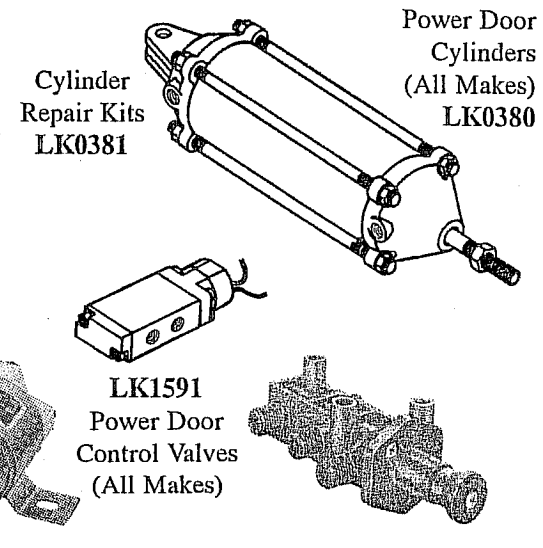

DOOR PARTS

DOOR CONTROLS

EMERGENCY DOORS

- OUTSIDE HANDLES**
- LK0891 Blue Bird
 - LK1296 Carpenter
 - LK8472 Superior
 - LK2657 Thomas
 - LK1150 Ward
 - LK8425 Wayne

- DOOR HINGES**
- LK0885 Amtran/Ward
 - LK0880 Blue Bird
 - LK0889 Carpenter
 - LK0884 Thomas
 - LK0886 Wayne

- REPLACEMENT DOORS**
- LK0567 Blue Bird
 - LK0566 Carpenter
 - LK0569 Thomas
 - LK0568 Amtran/Ward

- DOOR STOPS**
- LK0999

- INSIDE HANDLES**
- LK2659 Blue Bird
 - LK2660 Thomas
 - LK1435 Ward
 - LK8495 Wayne