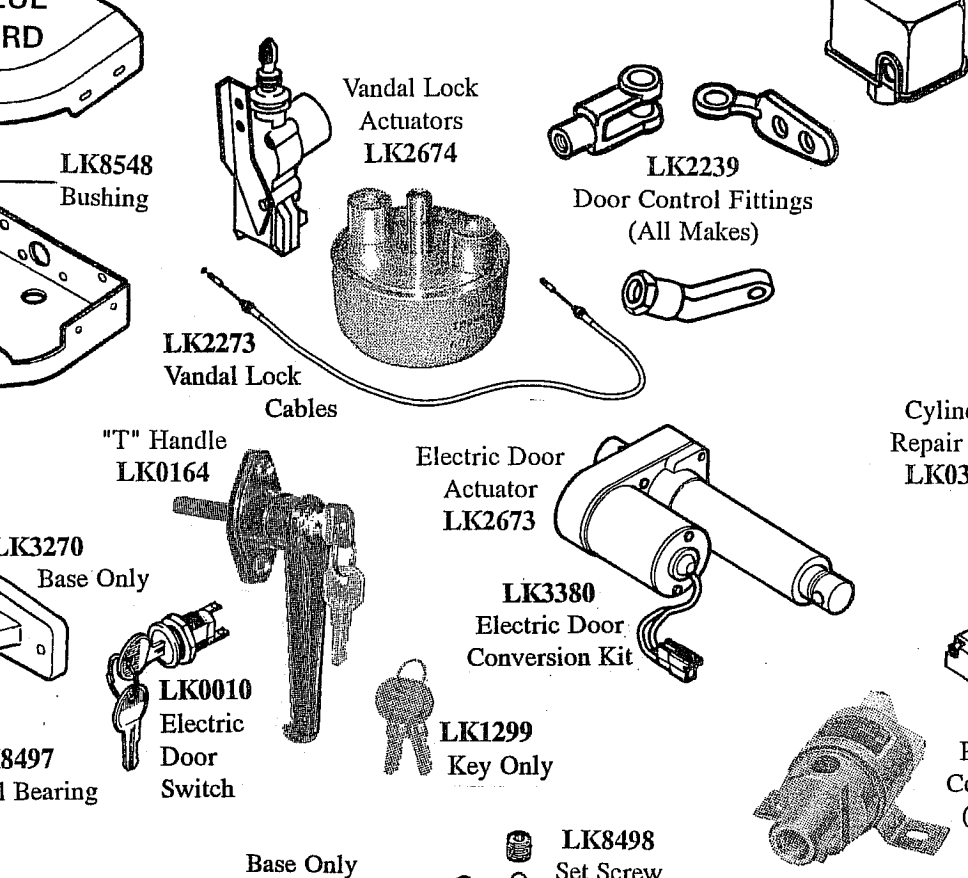

DOOR PARTS

DOOR CONTROLS

EMERGENCY DOORS

- OUTSIDE HANDLES**
- LK0891 Blue Bird
 - LK1296 Carpenter
 - LK8472 Superior
 - LK2657 Thomas
 - LK1150 Ward
 - LK8425 Wayne

- DOOR HINGES**
- LK0885 Amtran/Ward
 - LK0880 Blue Bird
 - LK0889 Carpenter
 - LK0884 Thomas
 - LK0886 Wayne

- REPLACEMENT DOORS**
- LK0567 Blue Bird
 - LK0566 Carpenter
 - LK0569 Thomas
 - LK0568 Amtran/Ward

- DOOR STOPS**
- LK0999

- INSIDE HANDLES**
- LK2659 Blue Bird
 - LK2660 Thomas
 - LK1435 Ward
 - LK8495 Wayne