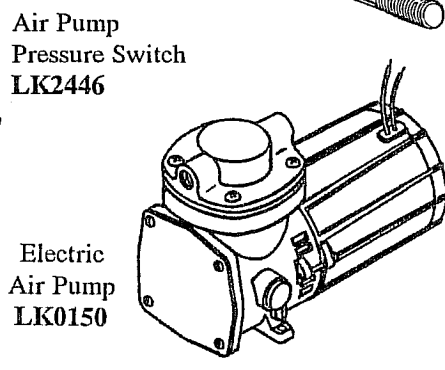

DOOR PARTS

DOOR CONTROLS

EMERGENCY DOORS

- OUTSIDE HANDLES**
- LK0891 Blue Bird
 - LK1296 Carpenter
 - LK8472 Superior
 - LK2657 Thomas
 - LK1150 Ward
 - LK8425 Wayne

- DOOR HINGES**
- LK0885 Amtran/Ward
 - LK0880 Blue Bird
 - LK0889 Carpenter
 - LK0884 Thomas
 - LK0886 Wayne