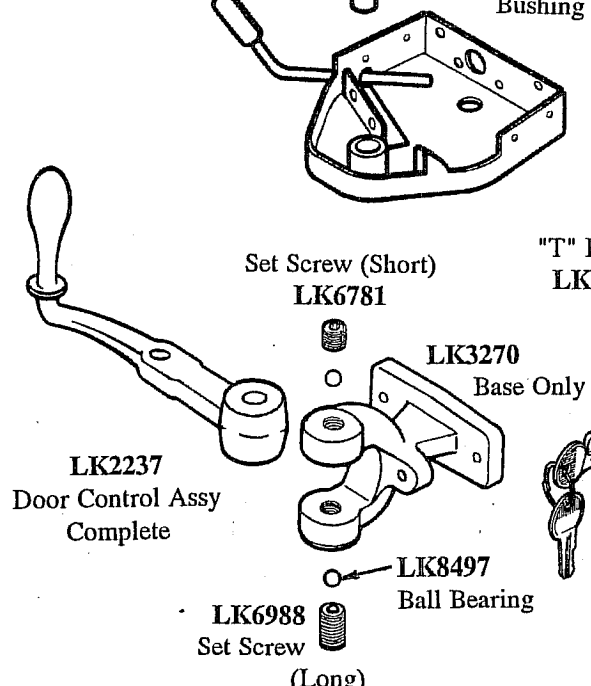

DOOR PARTS

DOOR CONTROLS

EMERGENCY DOORS

- OUTSIDE HANDLES**
- LK0891 Blue Bird
 - LK1296 Carpenter
 - LK8472 Superior
 - LK2657 Thomas
 - LK1150 Ward
 - LK8425 Wayne

- DOOR HINGES**
- LK0885 Amtran/Ward
 - LK0880 Blue Bird
 - LK0889 Carpenter
 - LK0884 Thomas
 - LK0886 Wayne

- REPLACEMENT DOORS**
- LK0567 Blue Bird
 - LK0566 Carpenter
 - LK0569 Thomas
 - LK0568 Amtran/Ward

- DOOR STOPS**
- LK0999

- INSIDE HANDLES**
- LK2659 Blue Bird
 - LK2660 Thomas
 - LK1435 Ward
 - LK8495 Wayne

- DOOR PROPS**
- LK0634

- DOOR LOCKS**
- LK0916 Blue Bird
 - LK1297 Carpenter
 - LK0998 Thomas
 - LK8406 Ward
 - LK8484 Wayne

- HANDLE GUARDS**
- LK2671 Blue Bird
 - LK8487 Carpenter
 - LK8000 Ward
 - LK8489 Wayne
 - LK8500 Thomas

- DOOR SEALS**
- LK8428 Blue Bird
 - LK9482 Carpenter
 - LK8474 Superior
 - LK3705 Thomas
 - LK8432 Ward
 - LK8429 Wayne