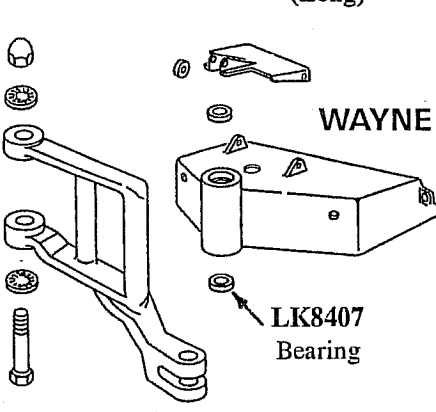

DOOR PARTS

DOOR CONTROLS

EMERGENCY DOORS

- OUTSIDE HANDLES**
- LK0891 Blue Bird
 - LK1296 Carpenter
 - LK8472 Superior
 - LK2657 Thomas
 - LK1150 Ward
 - LK8425 Wayne

- DOOR HINGES**
- LK0885 Amtran/Ward
 - LK0880 Blue Bird
 - LK0889 Carpenter
 - LK0884 Thomas
 - LK0886 Wayne