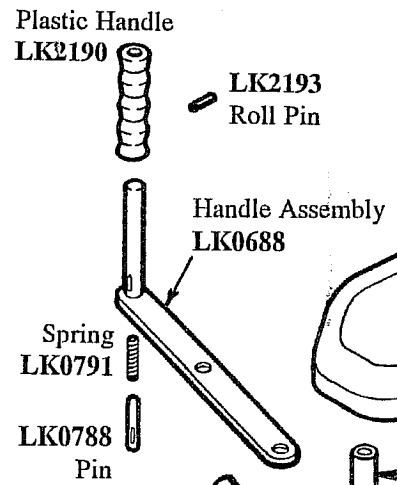

DOOR PARTS

DOOR CONTROLS

EMERGENCY DOORS

- OUTSIDE HANDLES**
- LK0891 Blue Bird
 - LK1296 Carpenter
 - LK8472 Superior
 - LK2657 Thomas
 - LK1150 Ward
 - LK8425 Wayne

- DOOR HINGES**
- LK0885 Amtran/Ward
 - LK0880 Blue Bird
 - LK0889 Carpenter
 - LK0884 Thomas
 - LK0886 Wayne