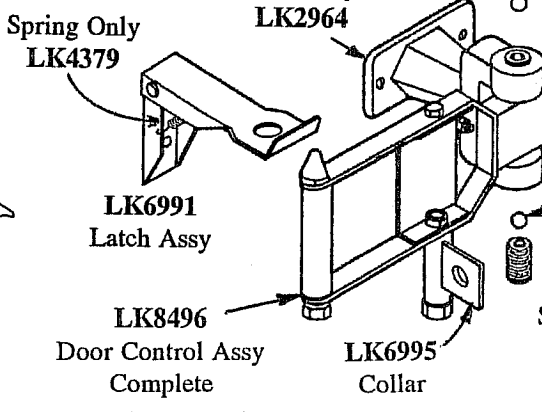

DOOR PARTS

DOOR CONTROLS

EMERGENCY DOORS

- OUTSIDE HANDLES**
- LK0891 Blue Bird
 - LK1296 Carpenter
 - LK8472 Superior
 - LK2657 Thomas
 - LK1150 Ward
 - LK8425 Wayne

- DOOR HINGES**
- LK0885 Amtran/Ward
 - LK0880 Blue Bird
 - LK0889 Carpenter
 - LK0884 Thomas
 - LK0886 Wayne

- REPLACEMENT DOORS**
- LK0567 Blue Bird
 - LK0566 Carpenter
 - LK0569 Thomas
 - LK0568 Amtran/Ward

- DOOR STOPS**
- LK0999

- INSIDE HANDLES**
- LK2659 Blue Bird
 - LK2660 Thomas
 - LK1435 Ward
 - LK8495 Wayne