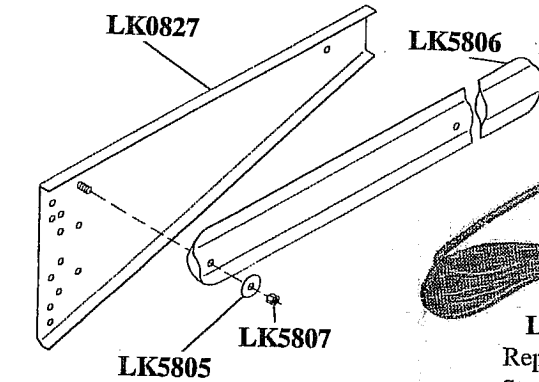

- Easy to Install - only hand tools needed
- Normal stop arm operation is not altered
- Lights flash alternately with BURSTS  
of easy to see red light

**REPLACEMENT DECALS ONLY**

- LK2759 Decal Only - Non-Reflective
- LK2230 Decal Only - Non-Reflective, Rear
- LK2760 Decal Only - Reflective
- LK2761 Decal Only - Hi-Intensity Reflective
- LK9428 Installation Instructions

LK2917

LK2918

LK0827

LK5806

LK5805

LK5807

LK1087  
Ground Strap For  
Stop Arm Blades

LK3598  
Double Contact  
Bulb