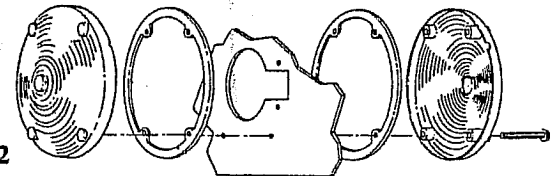

LK3599  
Single Contact  
Bulb

LK2941  
Replacement  
Strobe Lamp

- LK1076 Socket ---- Single Contact
- LK3597 Socket ---- Double Contact

JK0571 Replacement Arm  
Assembly

JK0572 Replacement Arm  
Assembly