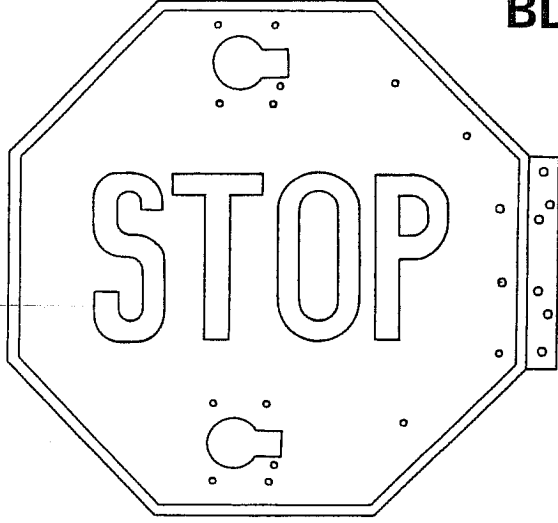

BLADE REPLACEMENT PARTS

REPLACEMENT BLADES ONLY
(Do Not Include
Lights or Hardware)

- LK2756 Blade Only ---- Painted
- LK2895 Blade Only ---- Painted, Rear Only
- LK2757 Blade Only ---- Reflective
- LK2758 Blade Only ---- High-Intensity Reflective