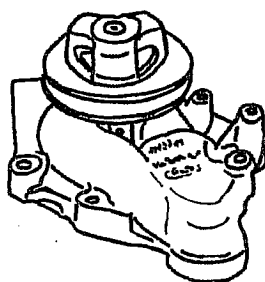

IHC

T-444
DIESEL

- LK0961 Water Pump - New
- LK0965 Water Pump - Reman
- LK0970 Rebuild Kit
- LK0035 Fan Belt

GM

366 V8
GAS

- LK0962 Water Pump - New
- LK0968 Water Pump - Reman
- LK0971 Rebuild Kit
- LK0028 Fan Belt

DETROIT

8.2 V8
DIESEL

- LK3987 Water Pump - New
- LK3988 Water Pump - Reman
- LK3989 Rebuild Kit
- LK0031 Fan Belt

FORD

370 V8
GAS

- LK3992 Water Pump - New
- LK3993 Water Pump - Reman
- LK3994 Rebuild Kit
- LK0029 Fan Belt

FORD

6.6 / 7.8
DIESEL

- LK0903 Water Pump - New
- LK0904 Water Pump - Reman
- LK0905 Rebuild Kit
- LK0030 Fan Belt

CAT

3116 / 3126
DIESEL

- LK0910 Water Pump - New
- LK0911 Water Pump - Reman
- LK0912 Rebuild Kit
- LK0027 Fan Belt