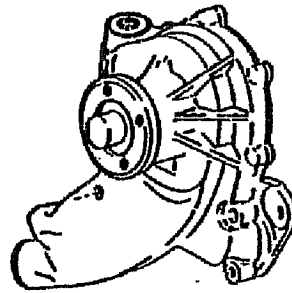

IHC

DT-408
DT-466
DIESEL

- LK0969 Water Pump - New
- LK0972 Water Pump - Reman
- LK0973 Rebuild Kit
- LK0033 Fan Belt

IHC

6.9 - 7.3
DIESEL

- LK3464 Water Pump - New
- LK3644 Water Pump - Reman
- LK3493 Rebuild Kit
- LK0036 Fan Belt

IHC

T-444
DIESEL

- LK0961 Water Pump - New
- LK0965 Water Pump - Reman
- LK0970 Rebuild Kit
- LK0035 Fan Belt

GM

366 V8
GAS

- LK0962 Water Pump - New
- LK0968 Water Pump - Reman
- LK0971 Rebuild Kit
- LK0028 Fan Belt